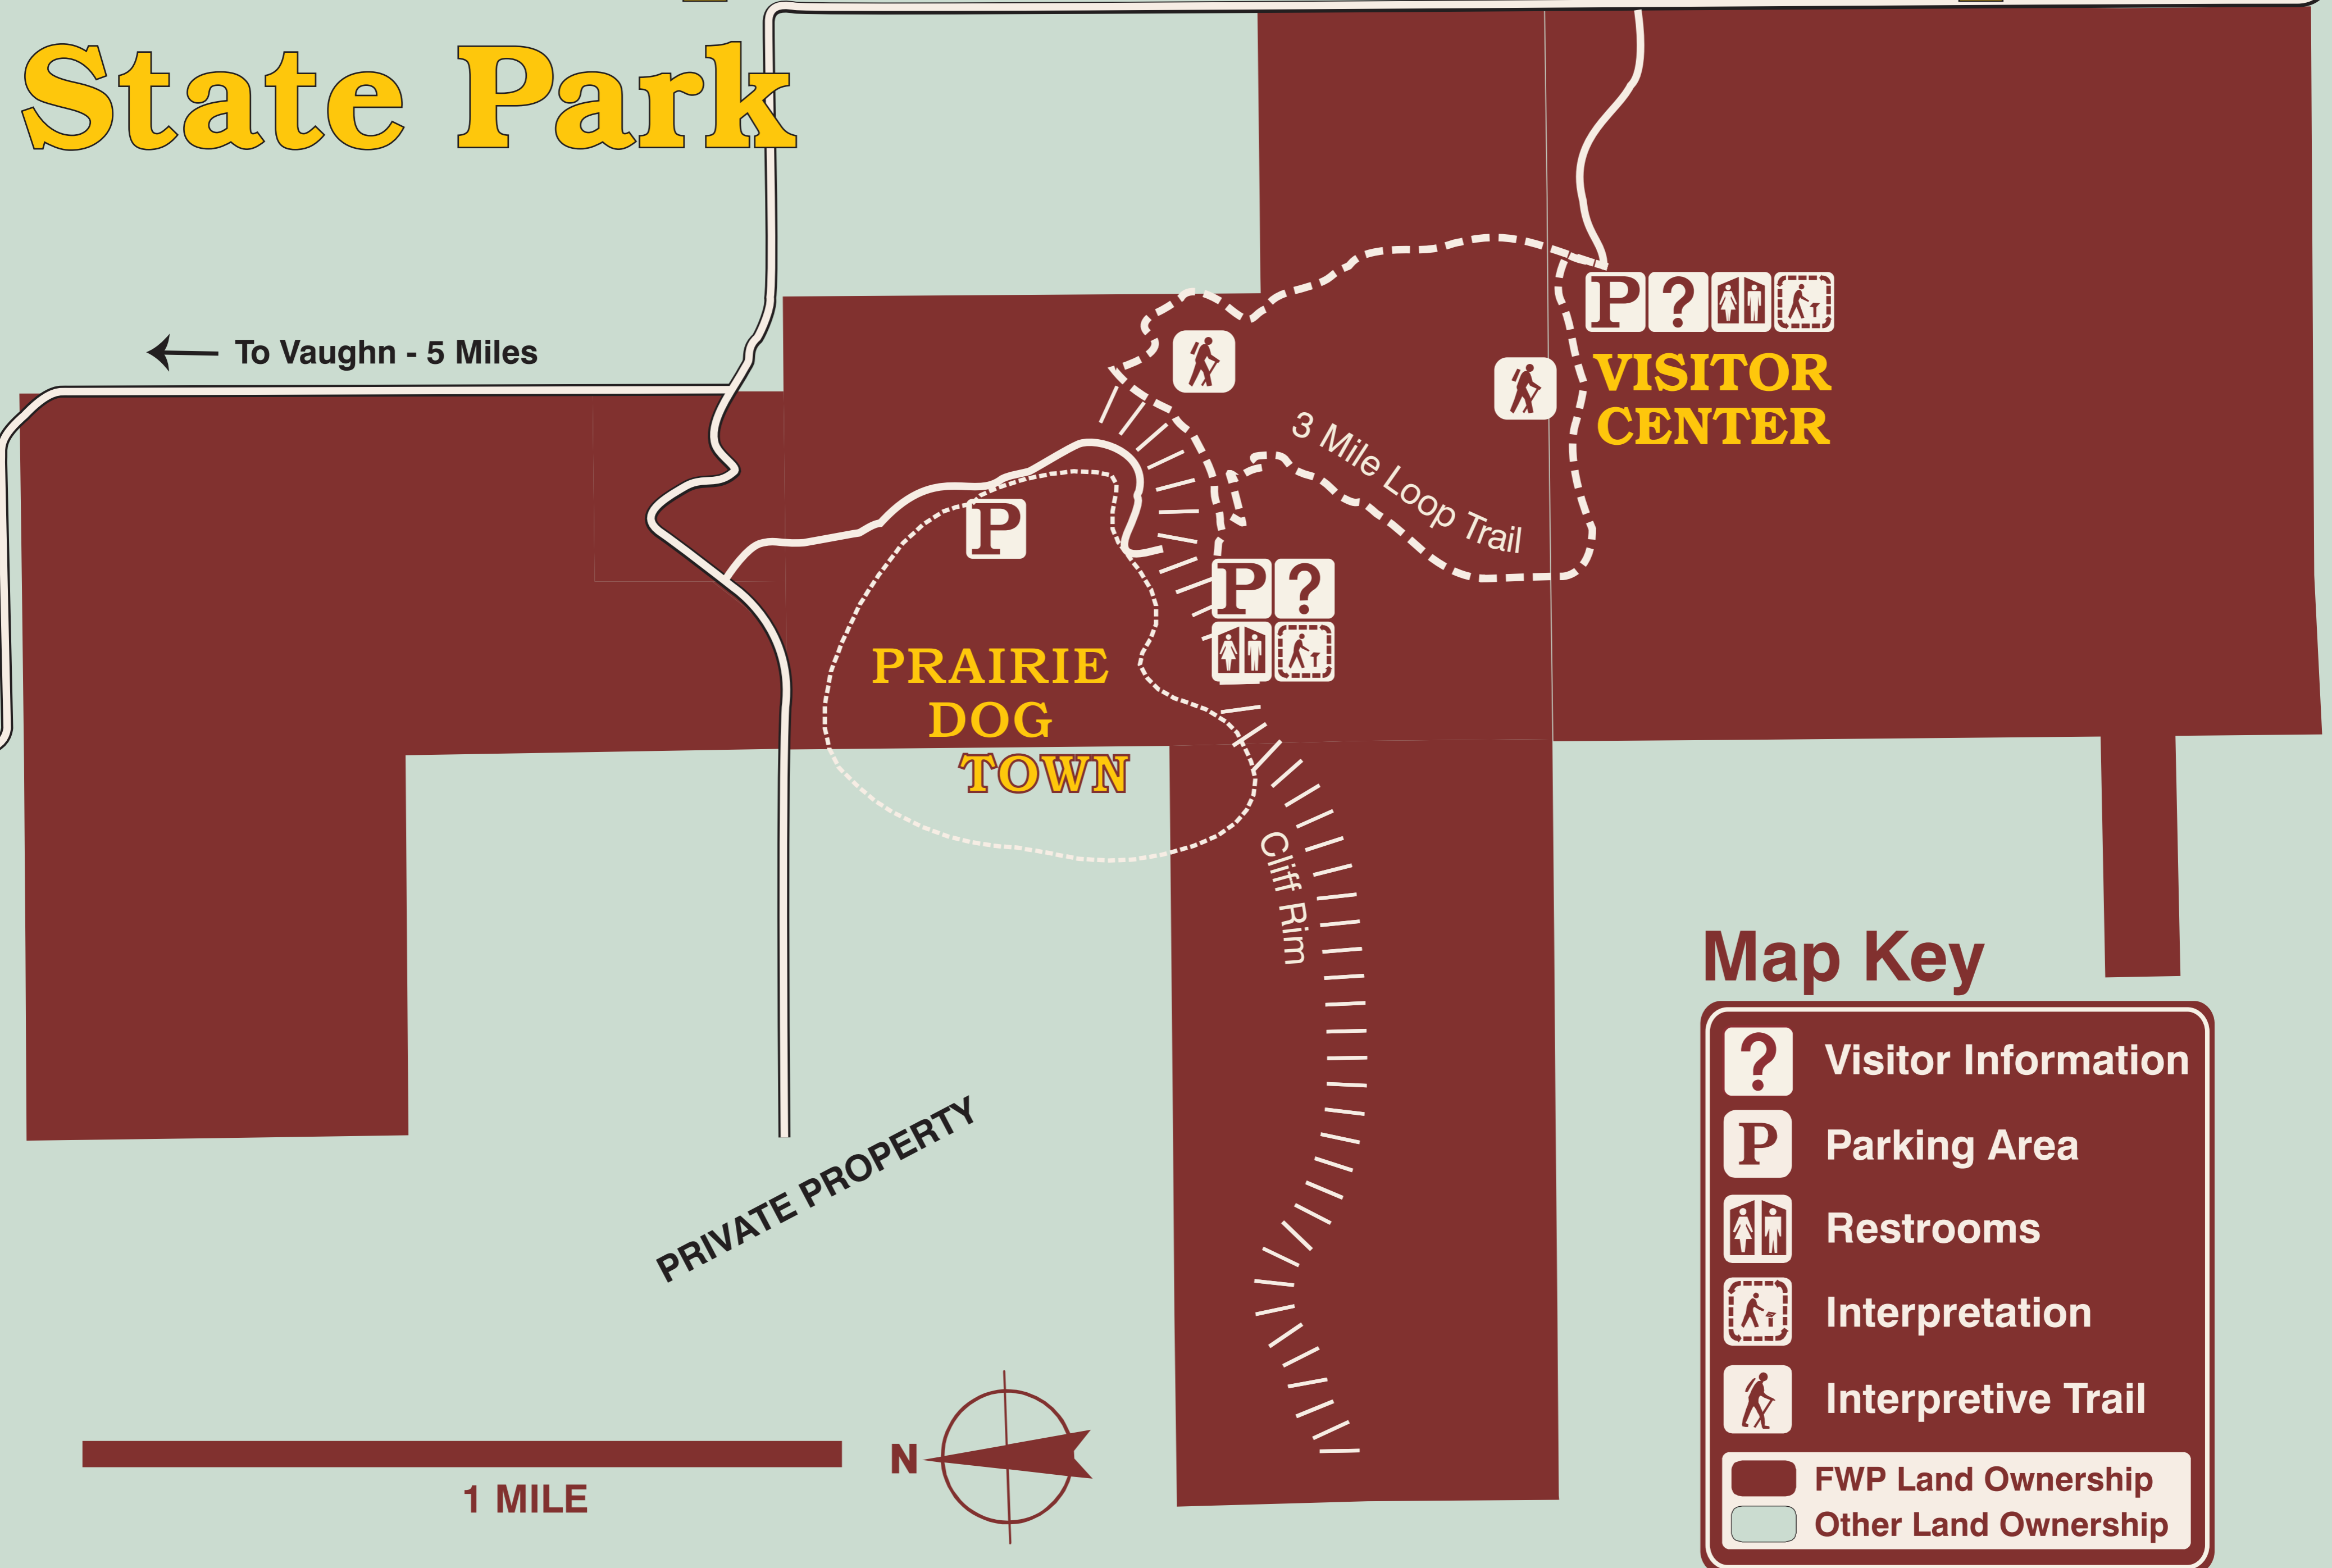

First Peoples Buffalo Jump State Park

To Ulm 3 Miles ↑

← To Vaughn - 5 Miles

Map Key

- Visitor Information
- Parking Area
- Restrooms
- Interpretation
- Interpretive Trail
- FWP Land Ownership
- Other Land Ownership