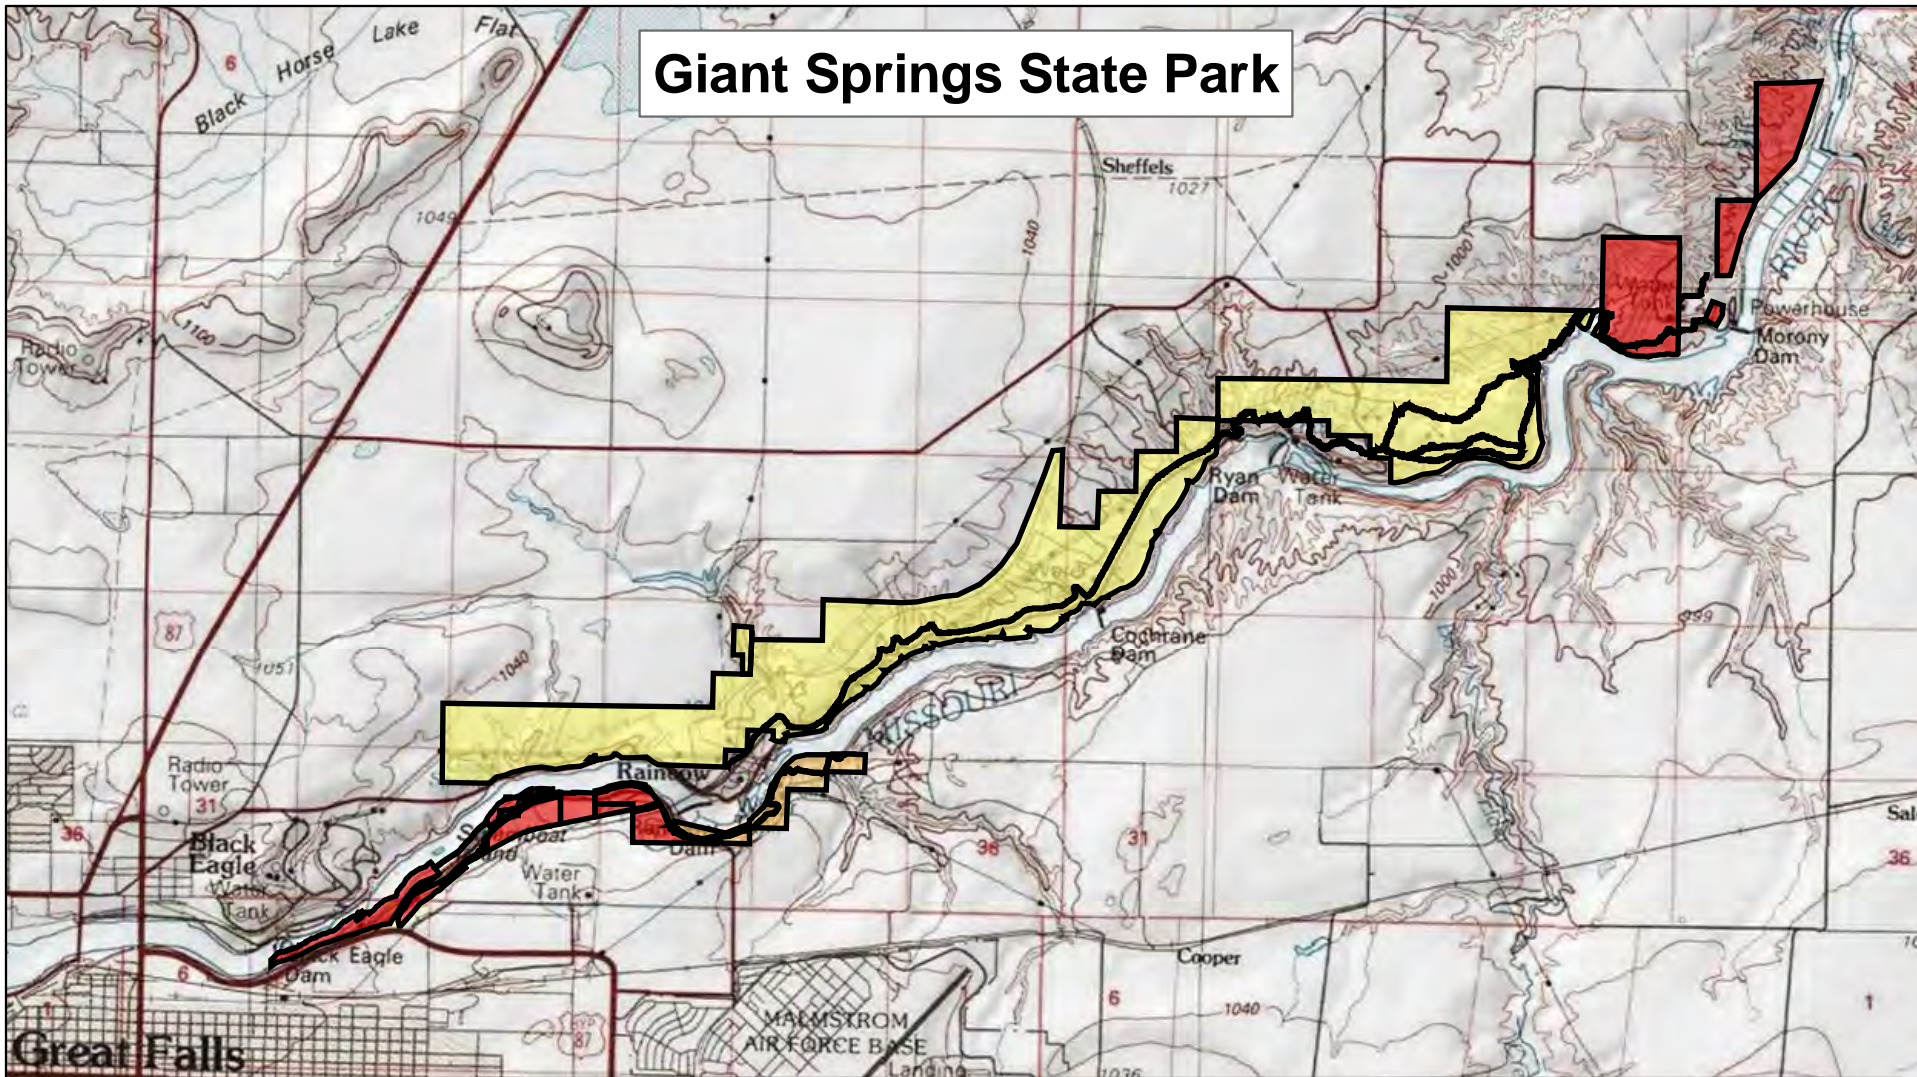

Giant Springs State Park

-  Fee Simple
687 Acres
-  Agreement, Lease, or Easement
117 Acres
-  Conservation Easement
1,629 Acres

**Montana Fish,
Wildlife & Parks**

Map produced by:

Information Management Bureau
Montana Fish, Wildlife & Parks
1420 East 6th Ave
Helena, MT 59620-0701

W:\PlanVisitMaps\Parks\4500prcl.pdf - ED - 1/26/2011

Lands data from Montana Fish, Wildlife & Parks.
Digital Raster Graphic from Environmental Systems
Research Institute (ESRI), Redlands, CA.