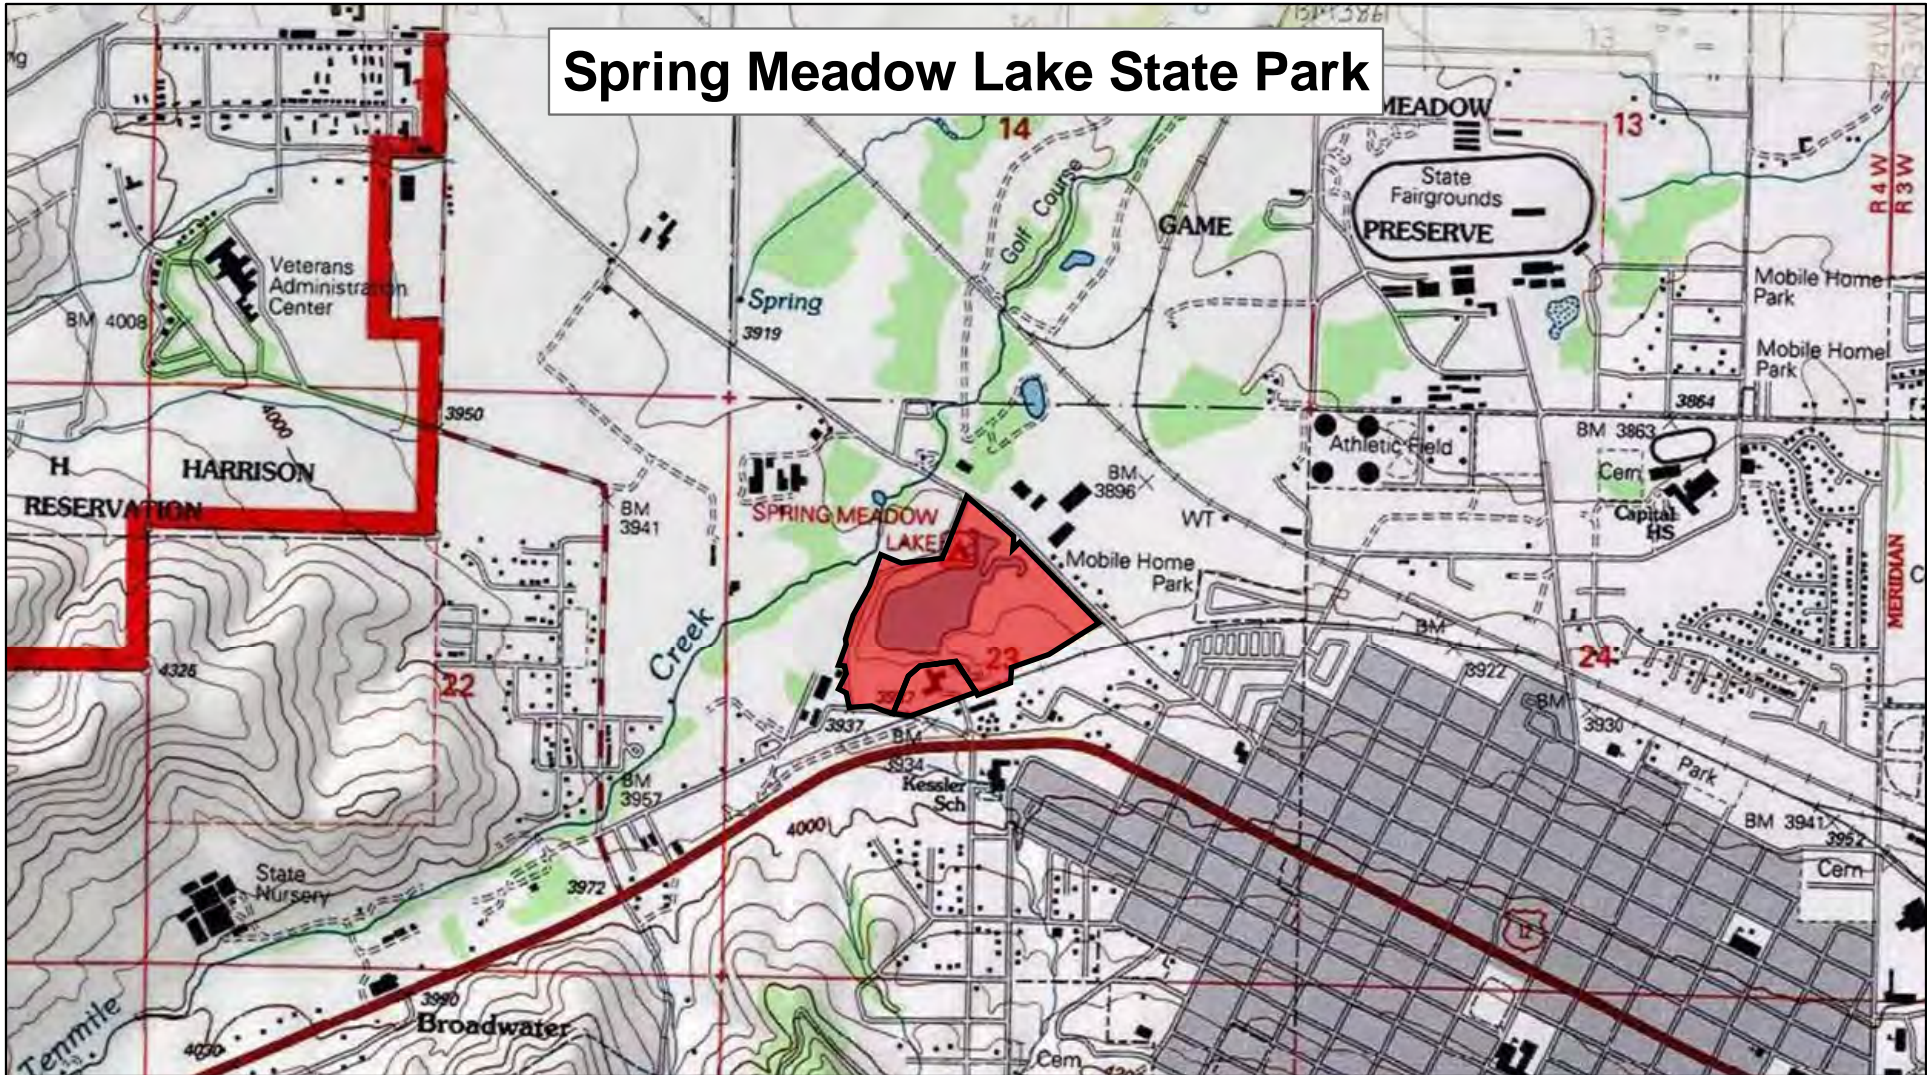

# Spring Meadow Lake State Park

- Fee Simple  
61 Acres
- Agreement, Lease, or Easement  
0 Acres
- Conservation Easement  
0 Acres

Map produced by:

Information Management Bureau  
 Montana Fish, Wildlife & Parks  
 1420 East 6th Ave  
 Helena, MT 59620-0701

W:\PlanVisitMaps\Parks\3567prcl.pdf - ED - 1/27/2011

Lands data from Montana Fish, Wildlife & Parks.  
 Digital Raster Graphic from Environmental Systems  
 Research Institute (ESRI), Redlands, CA.

**Montana Fish,  
 Wildlife & Parks**