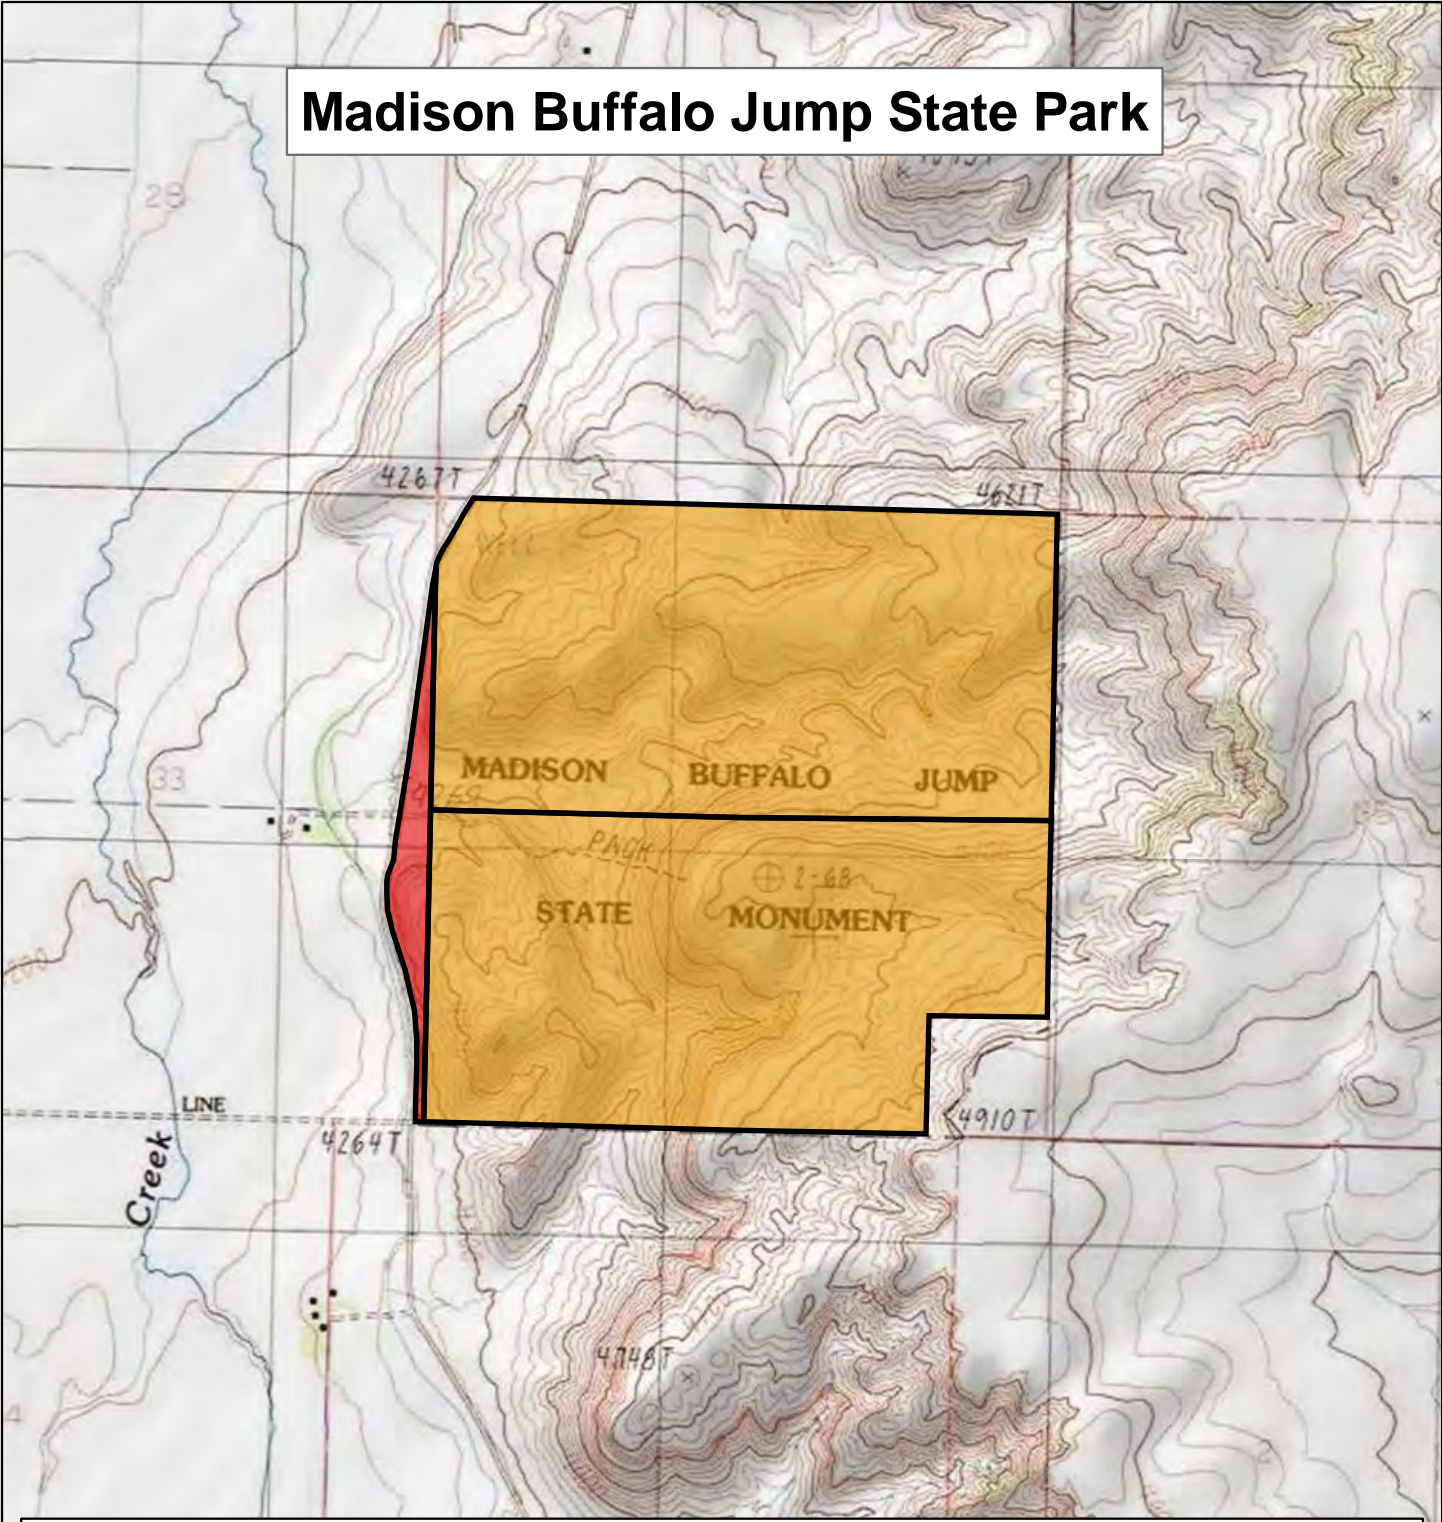

Madison Buffalo Jump State Park

- Fee Simple
18 Acres
- Agreement, Lease, or Easement
612 Acres
- Conservation Easement
0 Acres

Map produced by:
 Strategic Planning & Data Services Section
 Montana Fish, Wildlife & Parks
 1420 East 6th Ave
 Helena, MT 59620-0701

W:\PlanVisit\Maps\Parks\
 3534prcl.pdf - ED - 1/26/2011

Lands data from Montana Fish, Wildlife & Parks.
 Digital Raster Graphics from Environmental Systems
 Research Institute (ESRI), Redlands, CA.