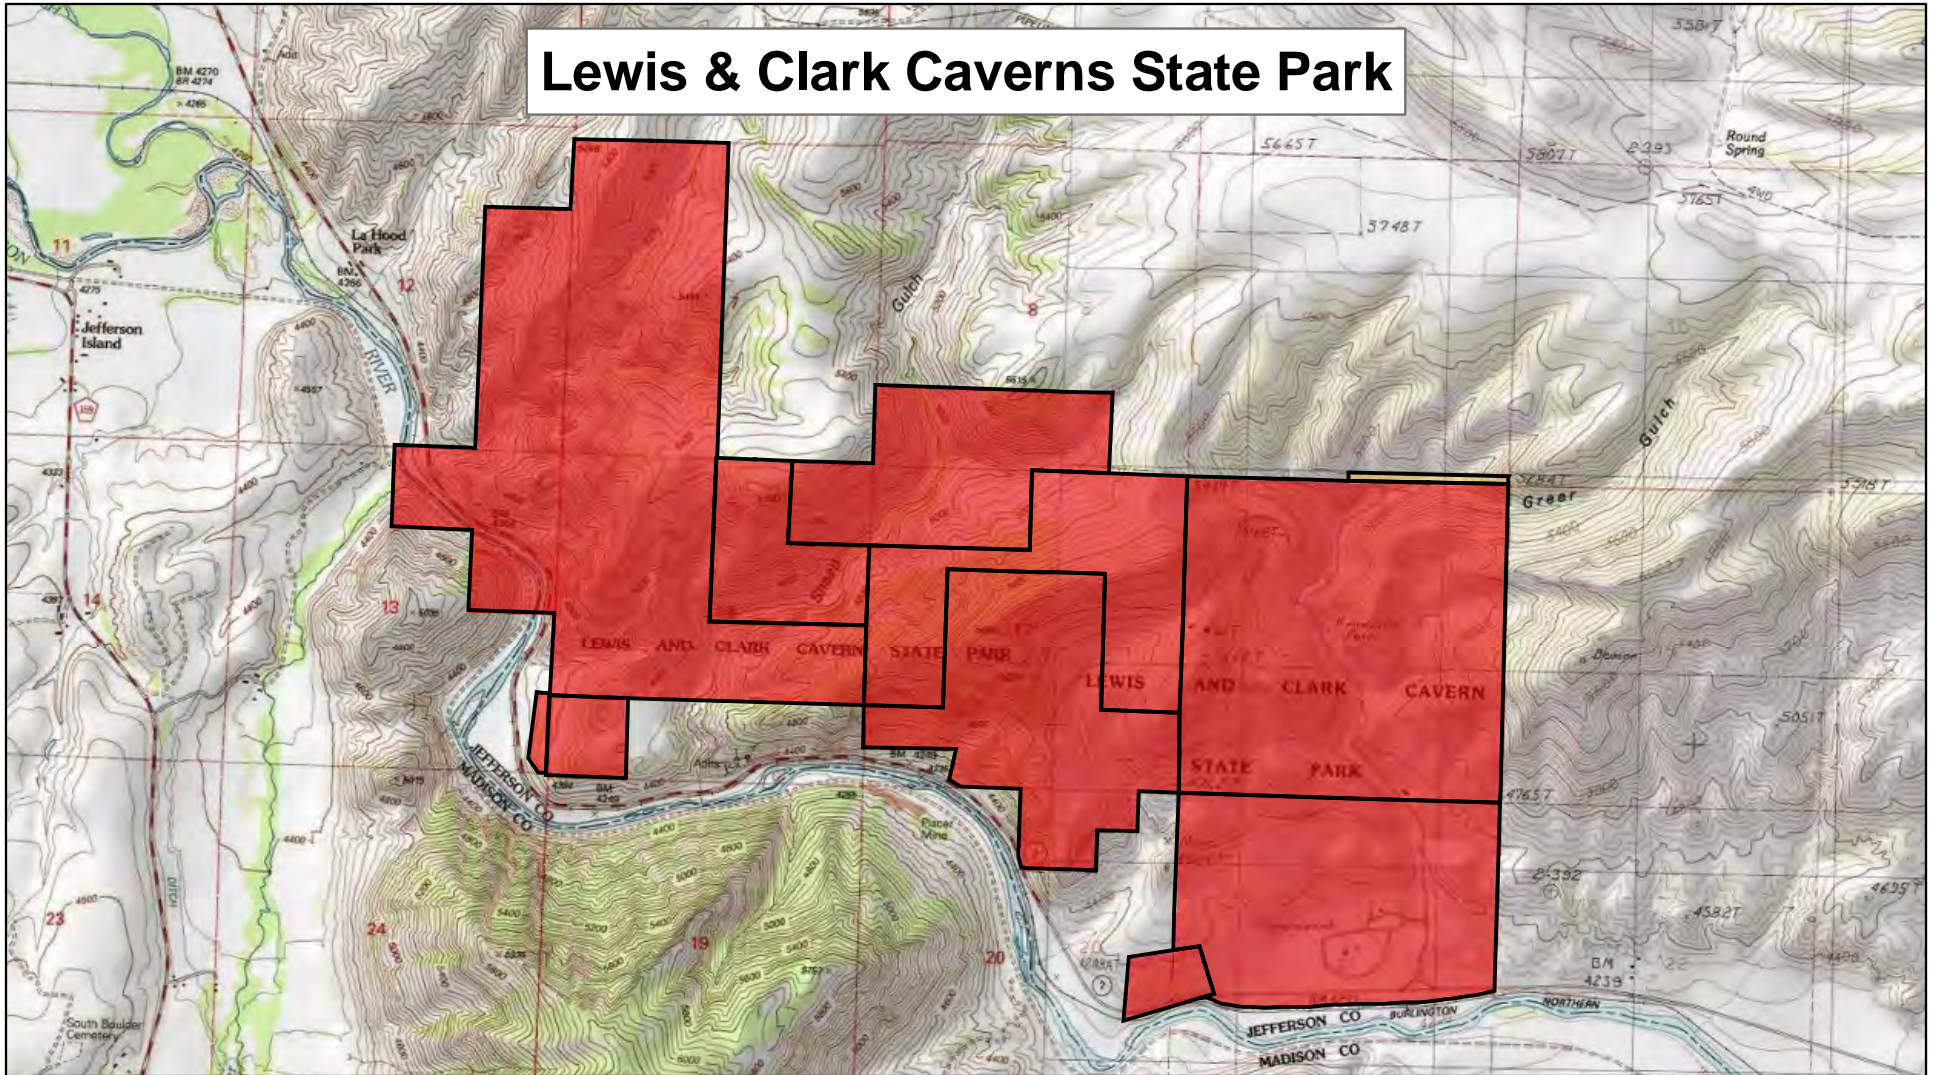

Lewis & Clark Caverns State Park

- Fee Simple
2,954 Acres
- Agreement, Lease, or Easement
8 Acres
- Conservation Easement
0 Acres

Map produced by:

Information Management Bureau
Montana Fish, Wildlife & Parks
1420 East 6th Ave
Helena, MT 59620-0701

W:\PlanVisitMaps\Parks\3518prcl.pdf - ED - 1/26/2011

Lands data from Montana Fish, Wildlife & Parks.
Digital Raster Graphic from Environmental Systems
Research Institute (ESRI), Redlands, CA.

**Montana Fish,
Wildlife & Parks**