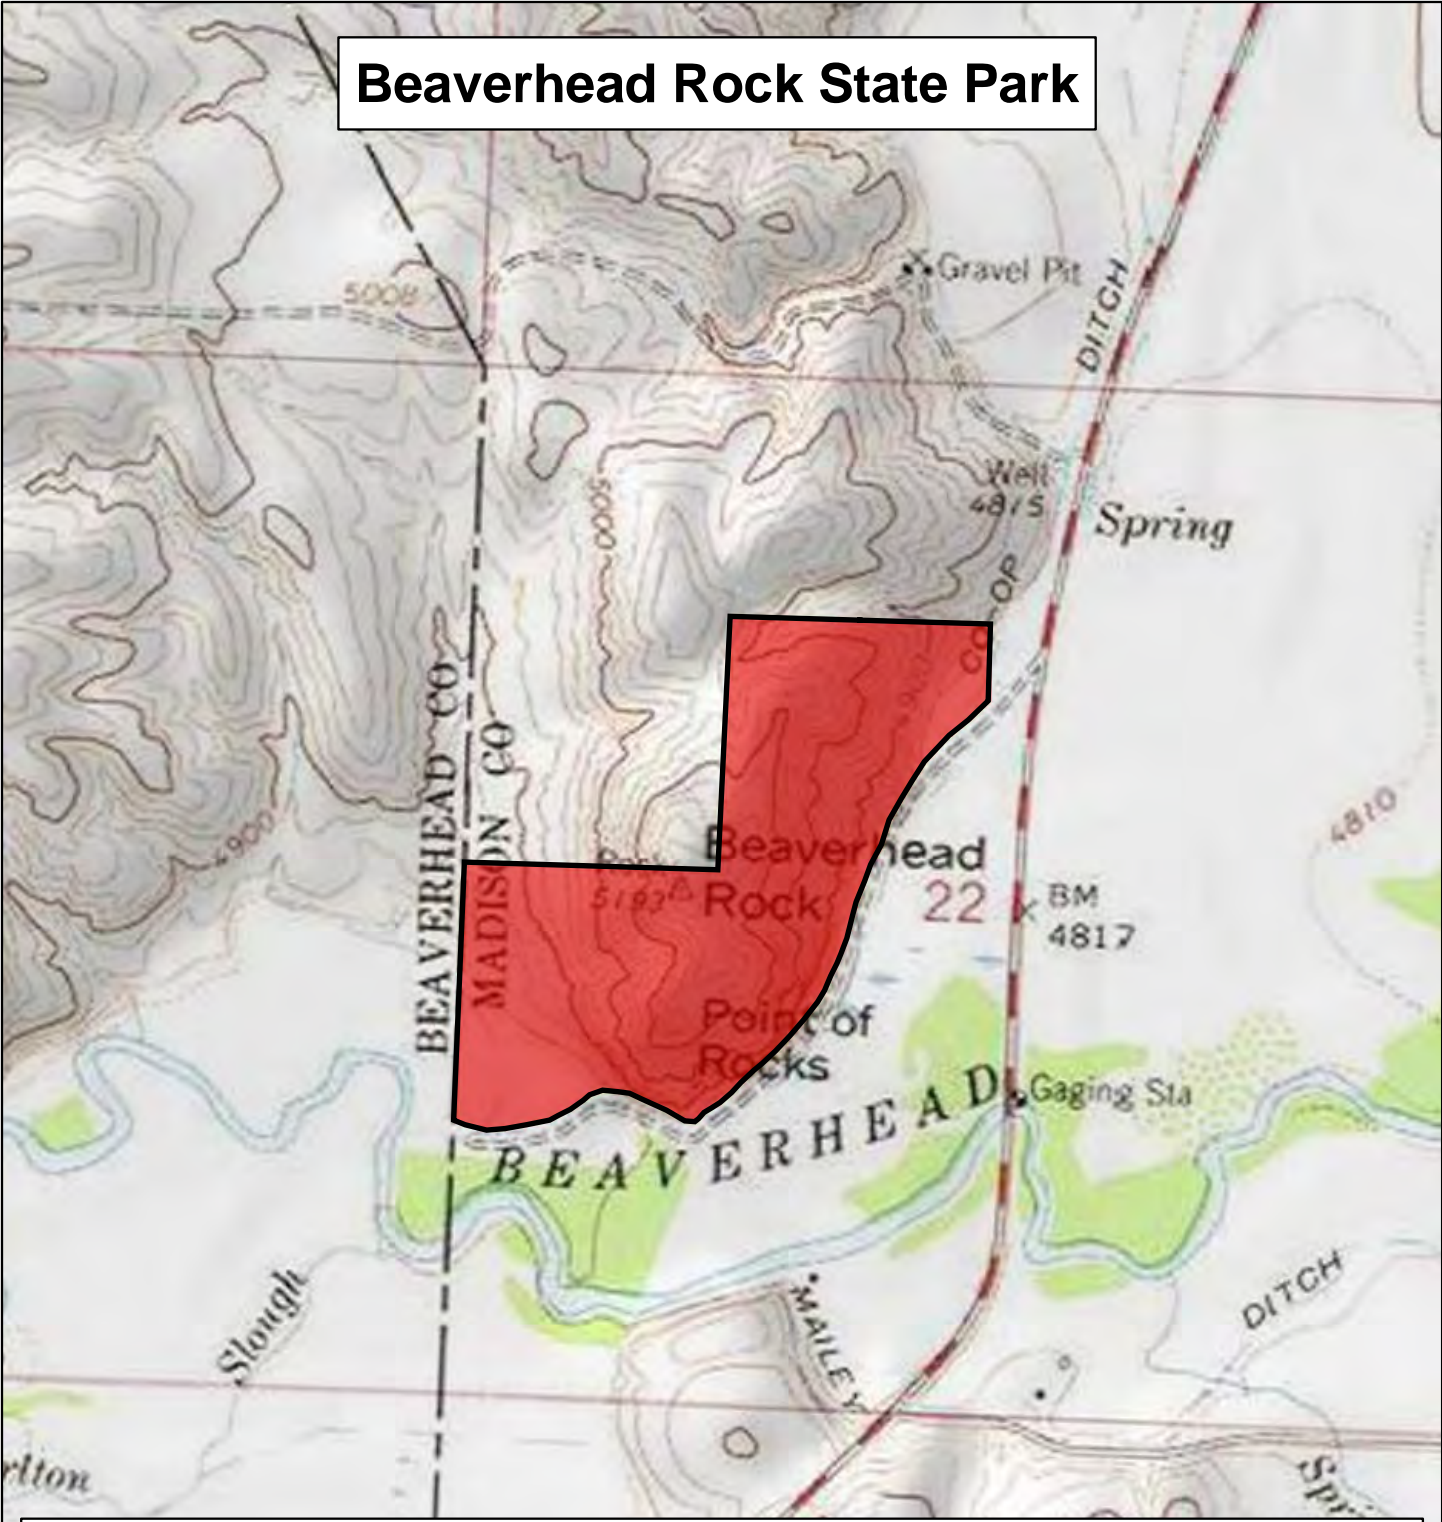

Beaverhead Rock State Park

- Fee Simple
85 Acres
- Agreement, Lease, or Easement
0 Acres
- Conservation Easement
0 Acres

Map produced by:
 Strategic Planning & Data Services Section
 Montana Fish, Wildlife & Parks
 1420 East 6th Ave
 Helena, MT 59620-0701

W:\PlanVisit\Maps\Parks\
 3502prcl.pdf - ED - 1/26/2011

Lands data from Montana Fish, Wildlife & Parks.
 Digital Raster Graphics from Environmental Systems
 Research Institute (ESRI), Redlands, CA.