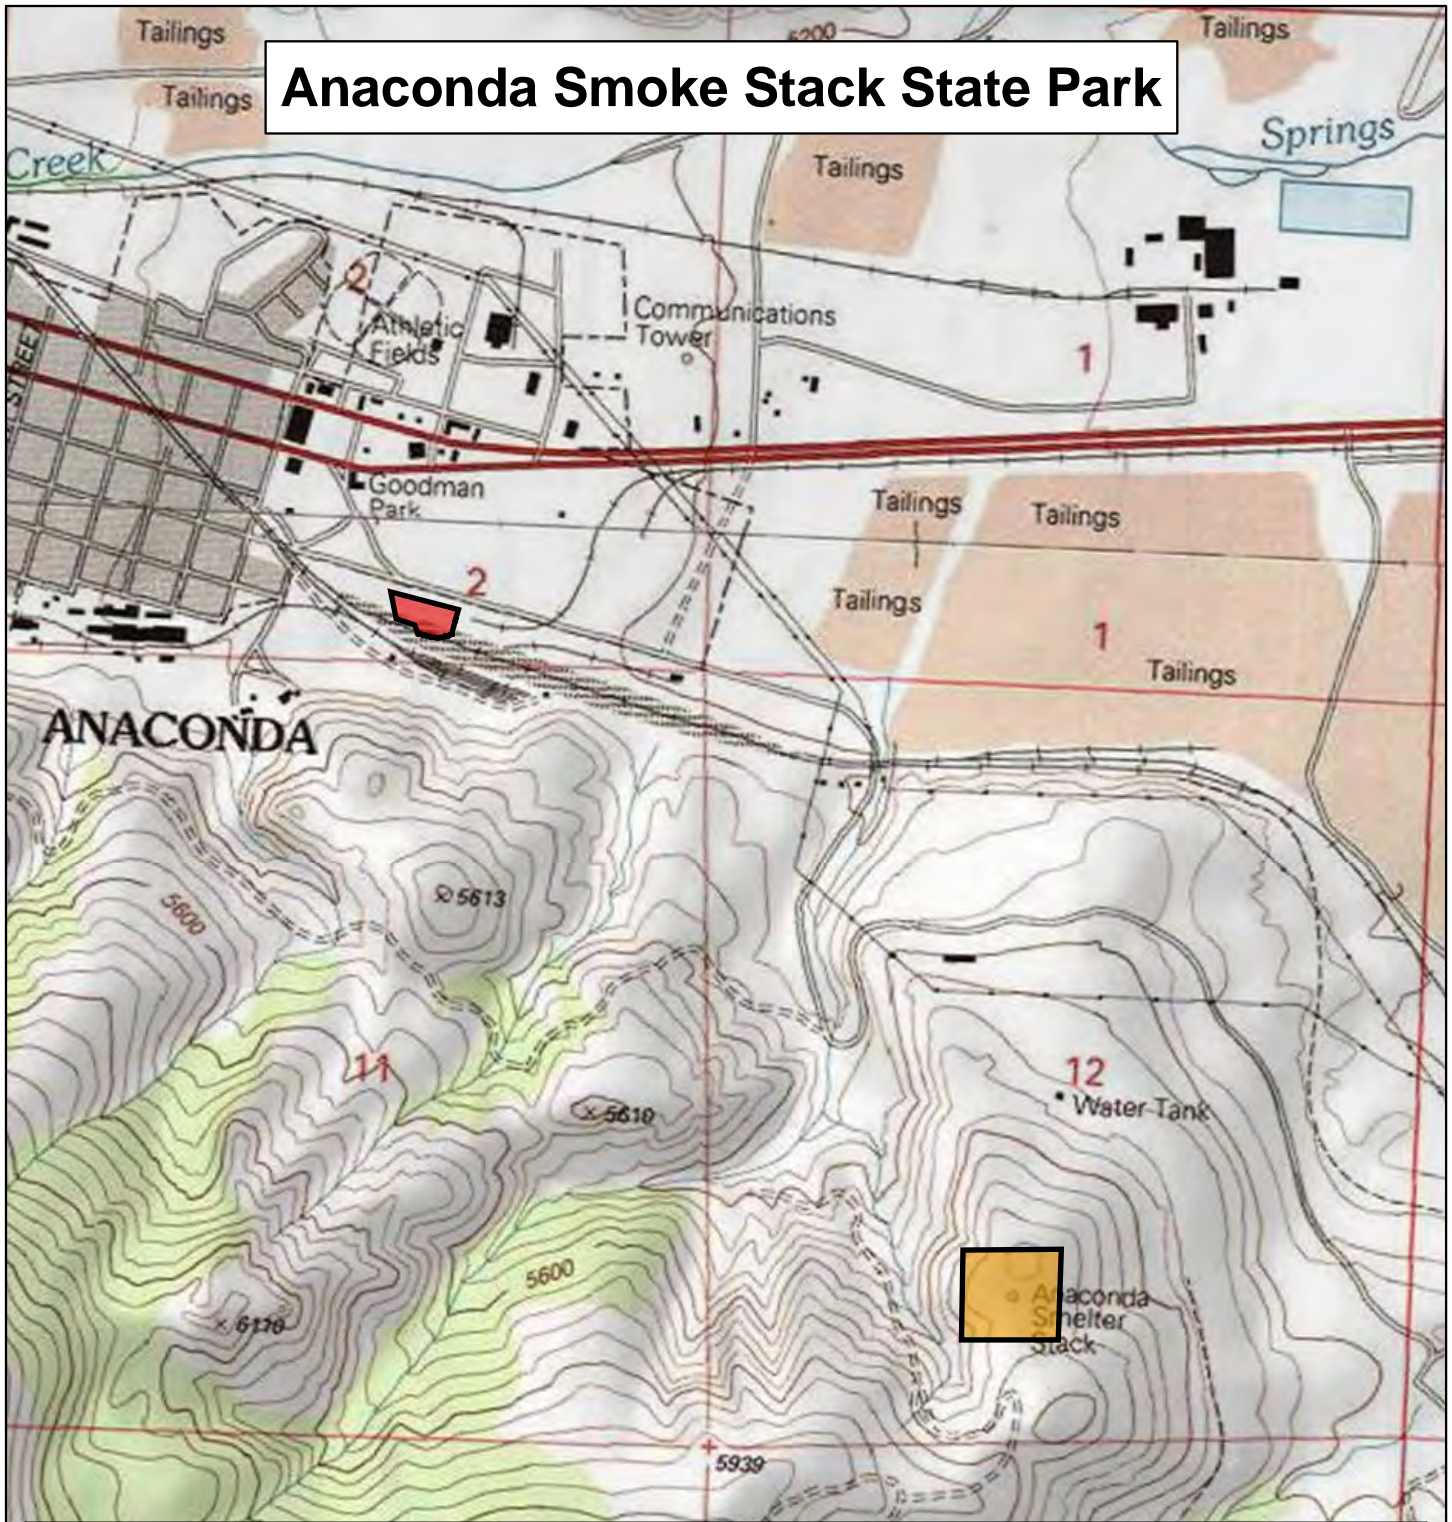

Anaconda Smoke Stack State Park

-  Fee Simple
2 Acres
-  Agreement, Lease, or Easement
11 Acres
-  Conservation Easement
0 Acres

FWP Regions

Map produced by:

Strategic Planning & Data Services Section
Montana Fish, Wildlife & Parks
1420 East 6th Ave
Helena, MT 59620-0701

W:\PlanVisitMaps\Parks\
2576prcl.pdf - ED - 1/26/2011

Lands data from Montana Fish, Wildlife & Parks.
Digital Raster Graphics from Environmental Systems
Research Institute (ESRI), Redlands, CA.

**Montana Fish,
Wildlife & Parks**