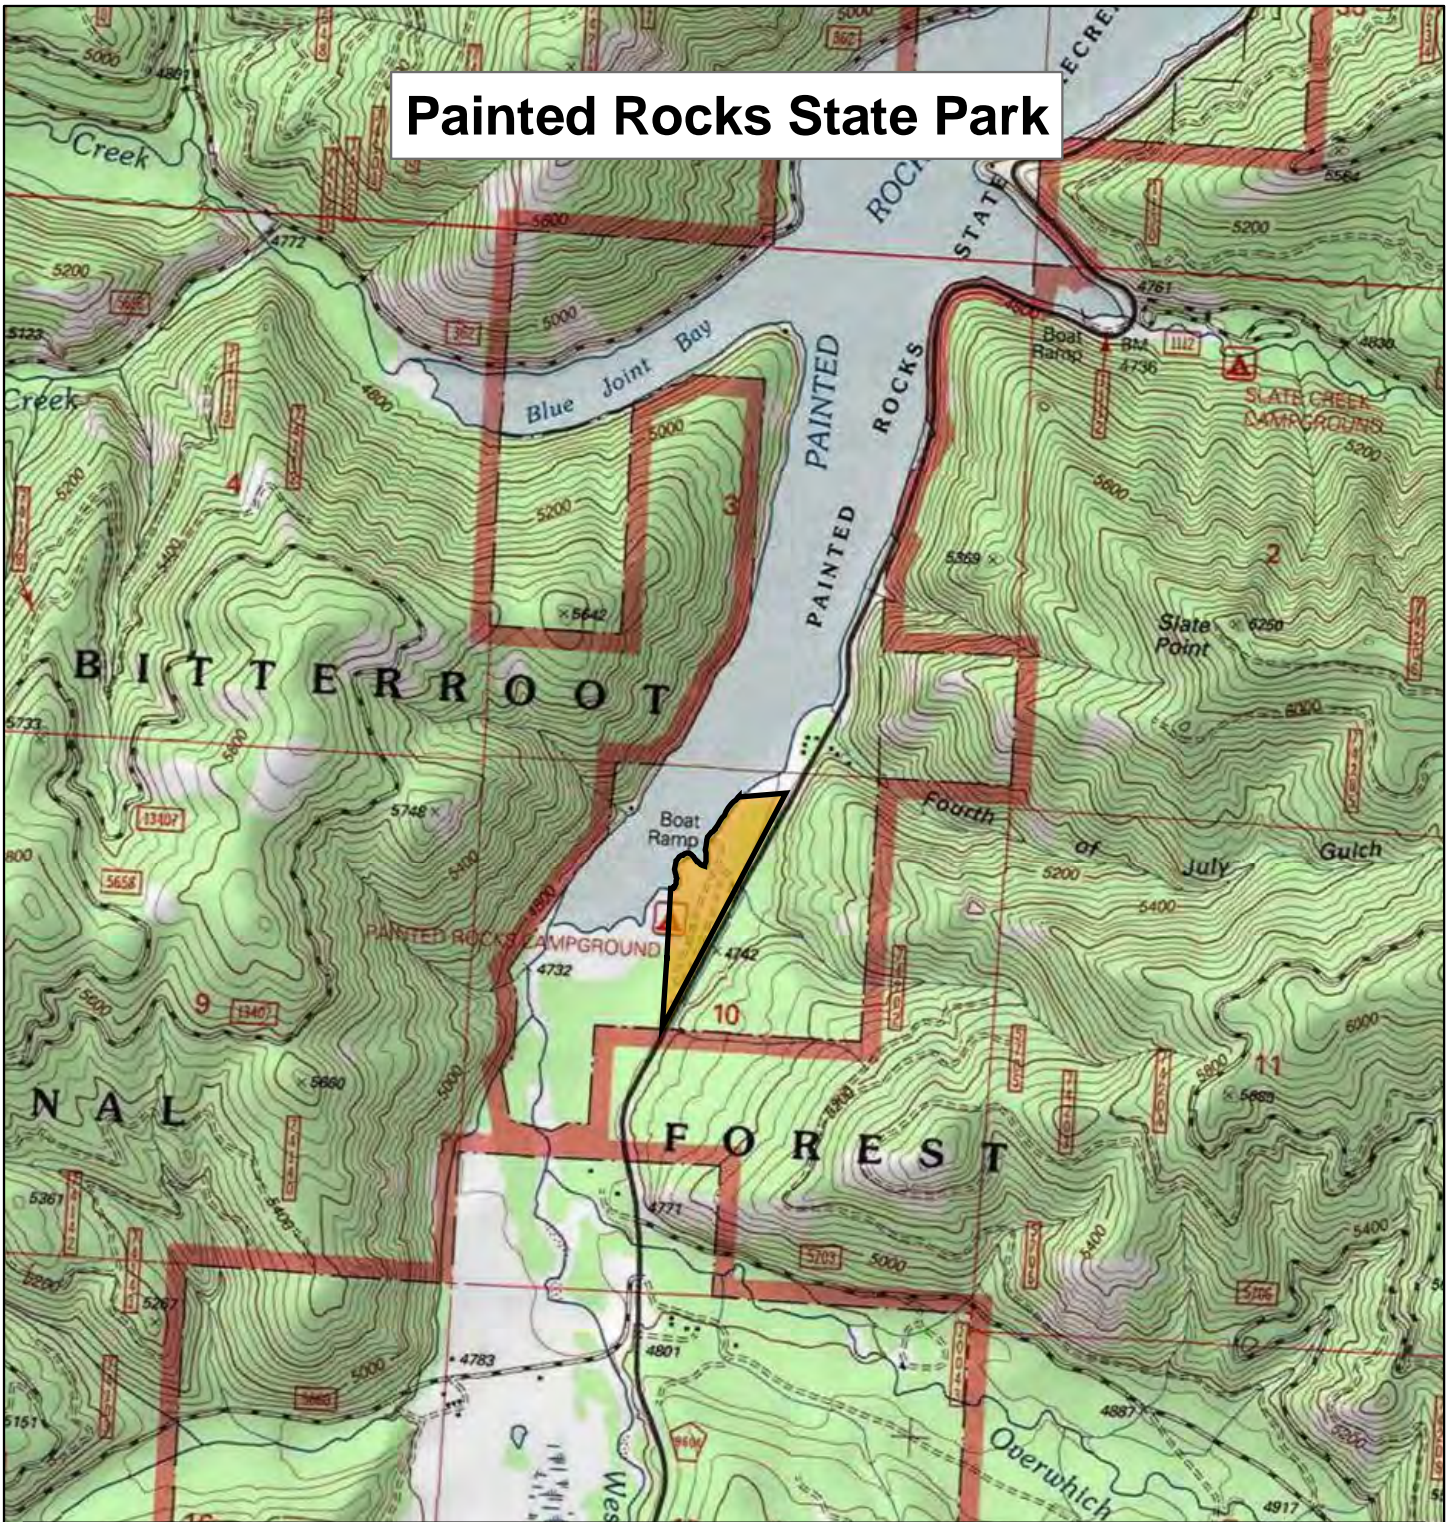

# Painted Rocks State Park

- Fee Simple  
0 Acres
- Agreement, Lease, or Easement  
23 Acres
- Conservation Easement  
0 Acres

FWP Regions

Map produced by:

Strategic Planning & Data Services Section  
Montana Fish, Wildlife & Parks  
1420 East 6th Ave  
Helena, MT 59620-0701

W:\PlanVisit\Maps\Parks\  
2525prcl.pdf - ED - 1/27/2011

Lands data from Montana Fish, Wildlife & Parks.  
Digital Raster Graphics from Environmental Systems  
Research Institute (ESRI), Redlands, CA.

**Montana Fish,  
Wildlife & Parks**