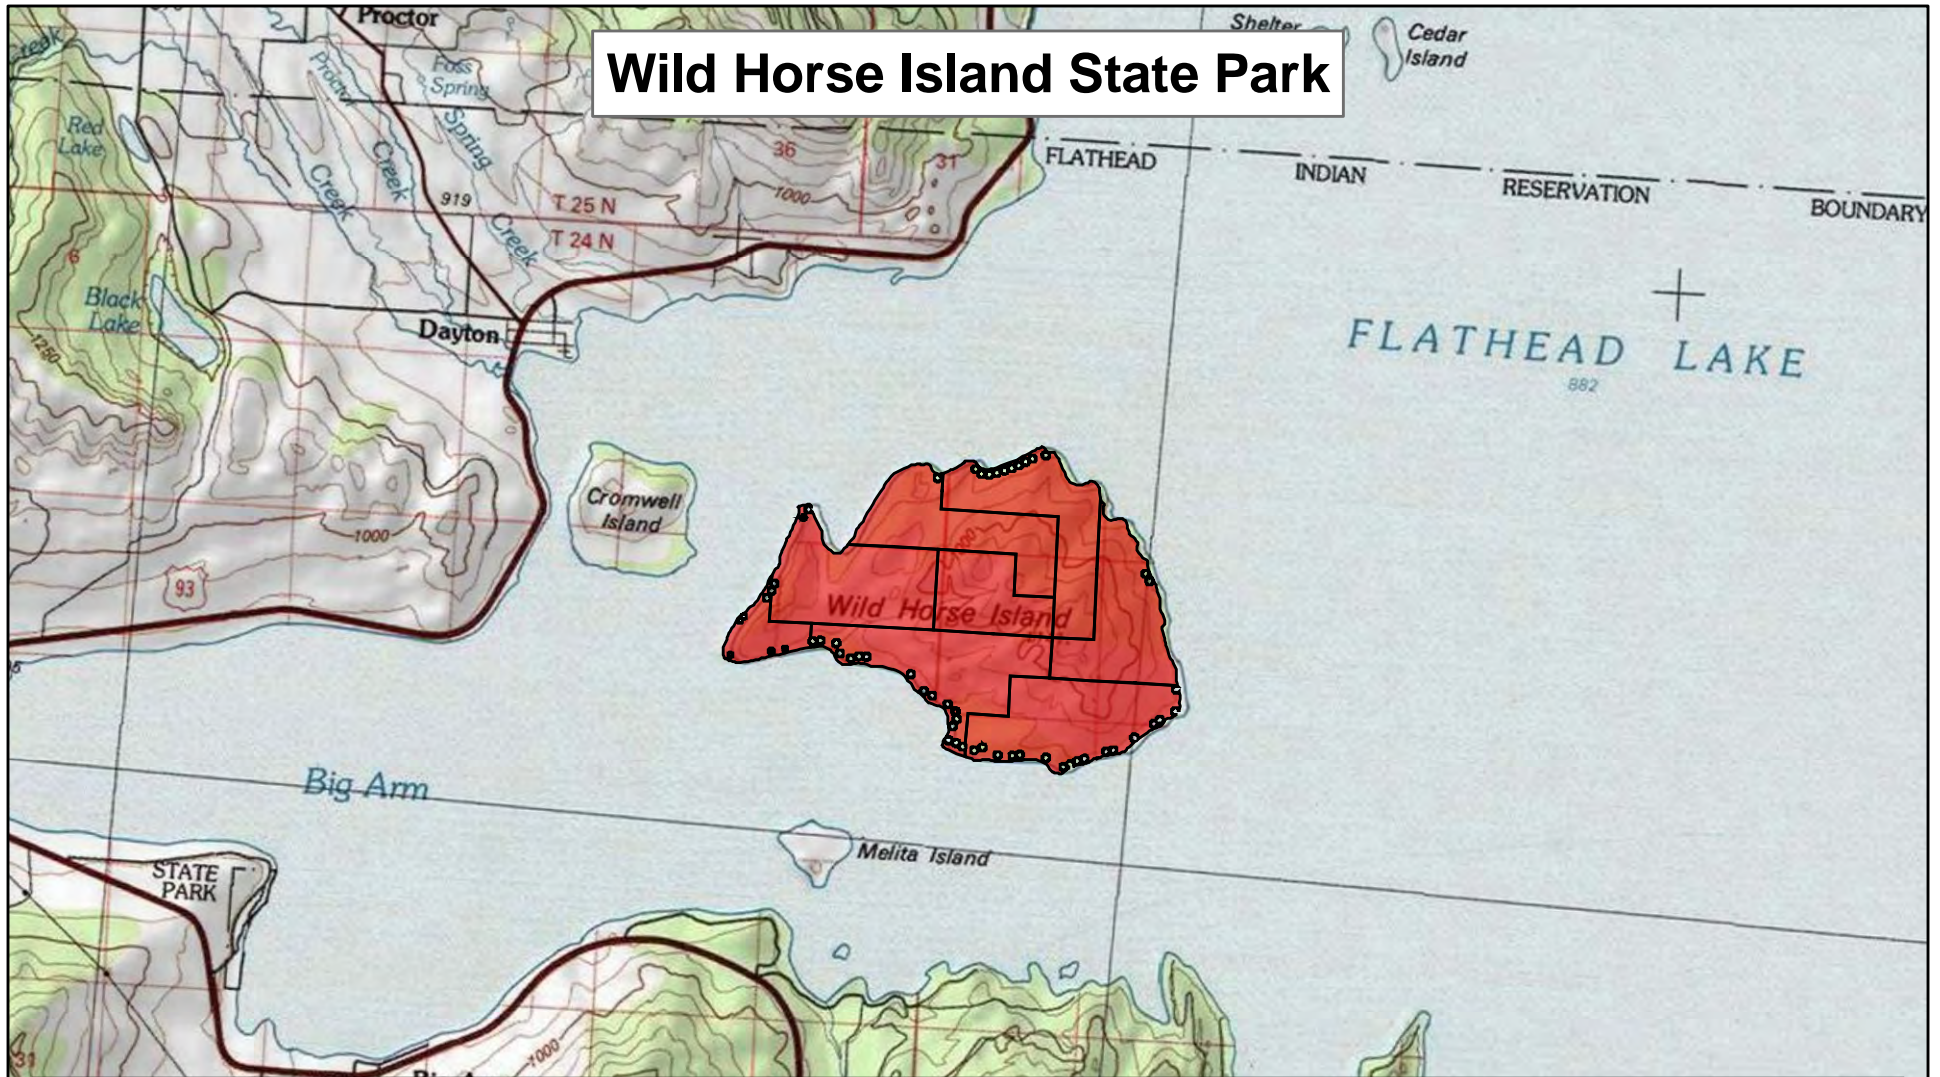

# Wild Horse Island State Park

- Fee Simple  
2,116 Acres
- Agreement, Lease, or Easement  
0 Acres
- Conservation Easement  
0 Acres

Map produced by:

Information Management Bureau  
 Montana Fish, Wildlife & Parks  
 1420 East 6th Ave  
 Helena, MT 59620-0701

W:\PlanVisitMaps\Parks\1558prcl.pdf - ED - 3/25/2011

Lands data from Montana Fish, Wildlife & Parks.  
 Digital Raster Graphic from Environmental Systems  
 Research Institute (ESRI), Redlands, CA.

**Montana Fish,  
 Wildlife & Parks**