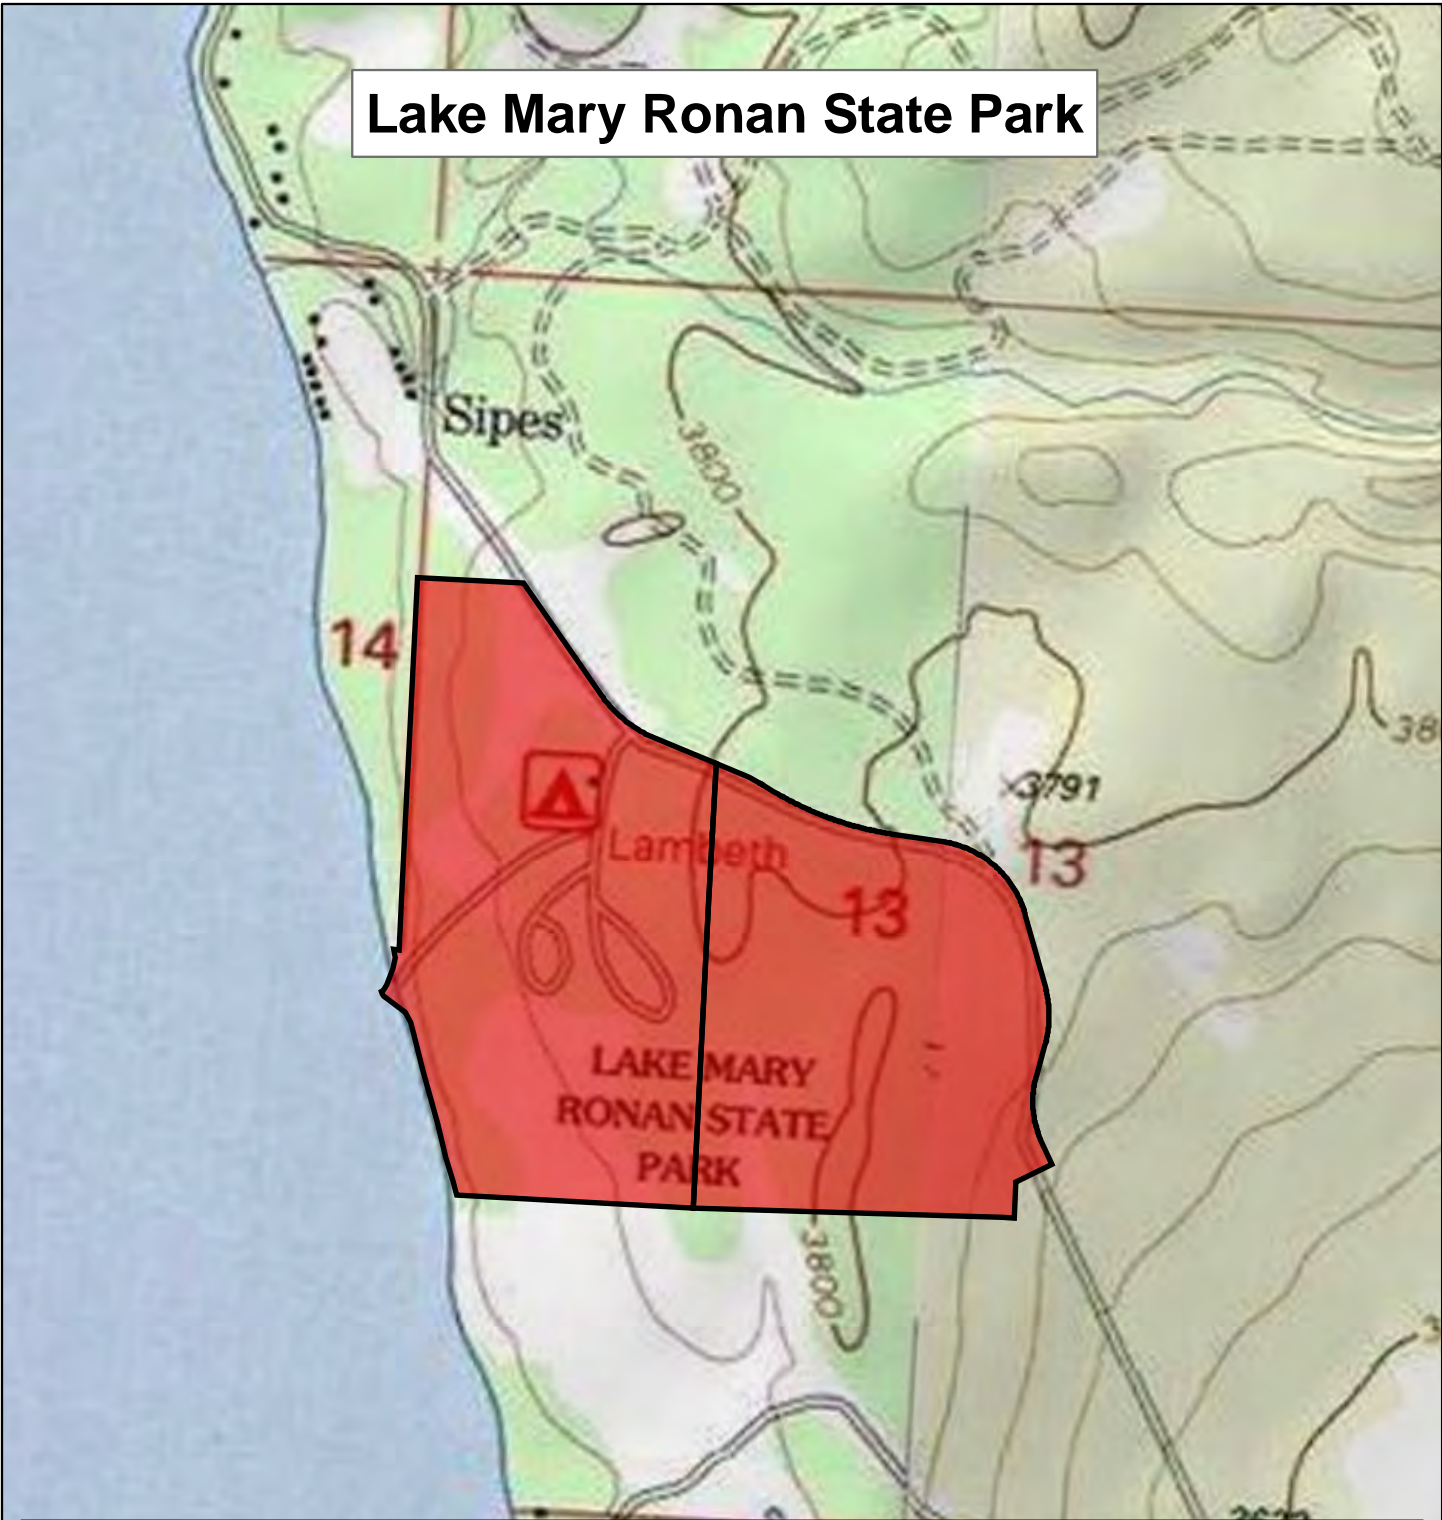

Lake Mary Ronan State Park

- Fee Simple
122 Acres
- Agreement, Lease, or Easement
0 Acres
- Conservation Easement
0 Acres

Map produced by:

Strategic Planning & Data Services Section
Montana Fish, Wildlife & Parks
1420 East 6th Ave
Helena, MT 59620-0701

W:\Plan\Visit\Maps\Parks\
1535prcl.pdf - ED - 1/26/2011

Lands data from Montana Fish, Wildlife & Parks.
Digital Raster Graphics from Environmental Systems
Research Institute (ESRI), Redlands, CA.

**Montana Fish,
Wildlife & Parks**