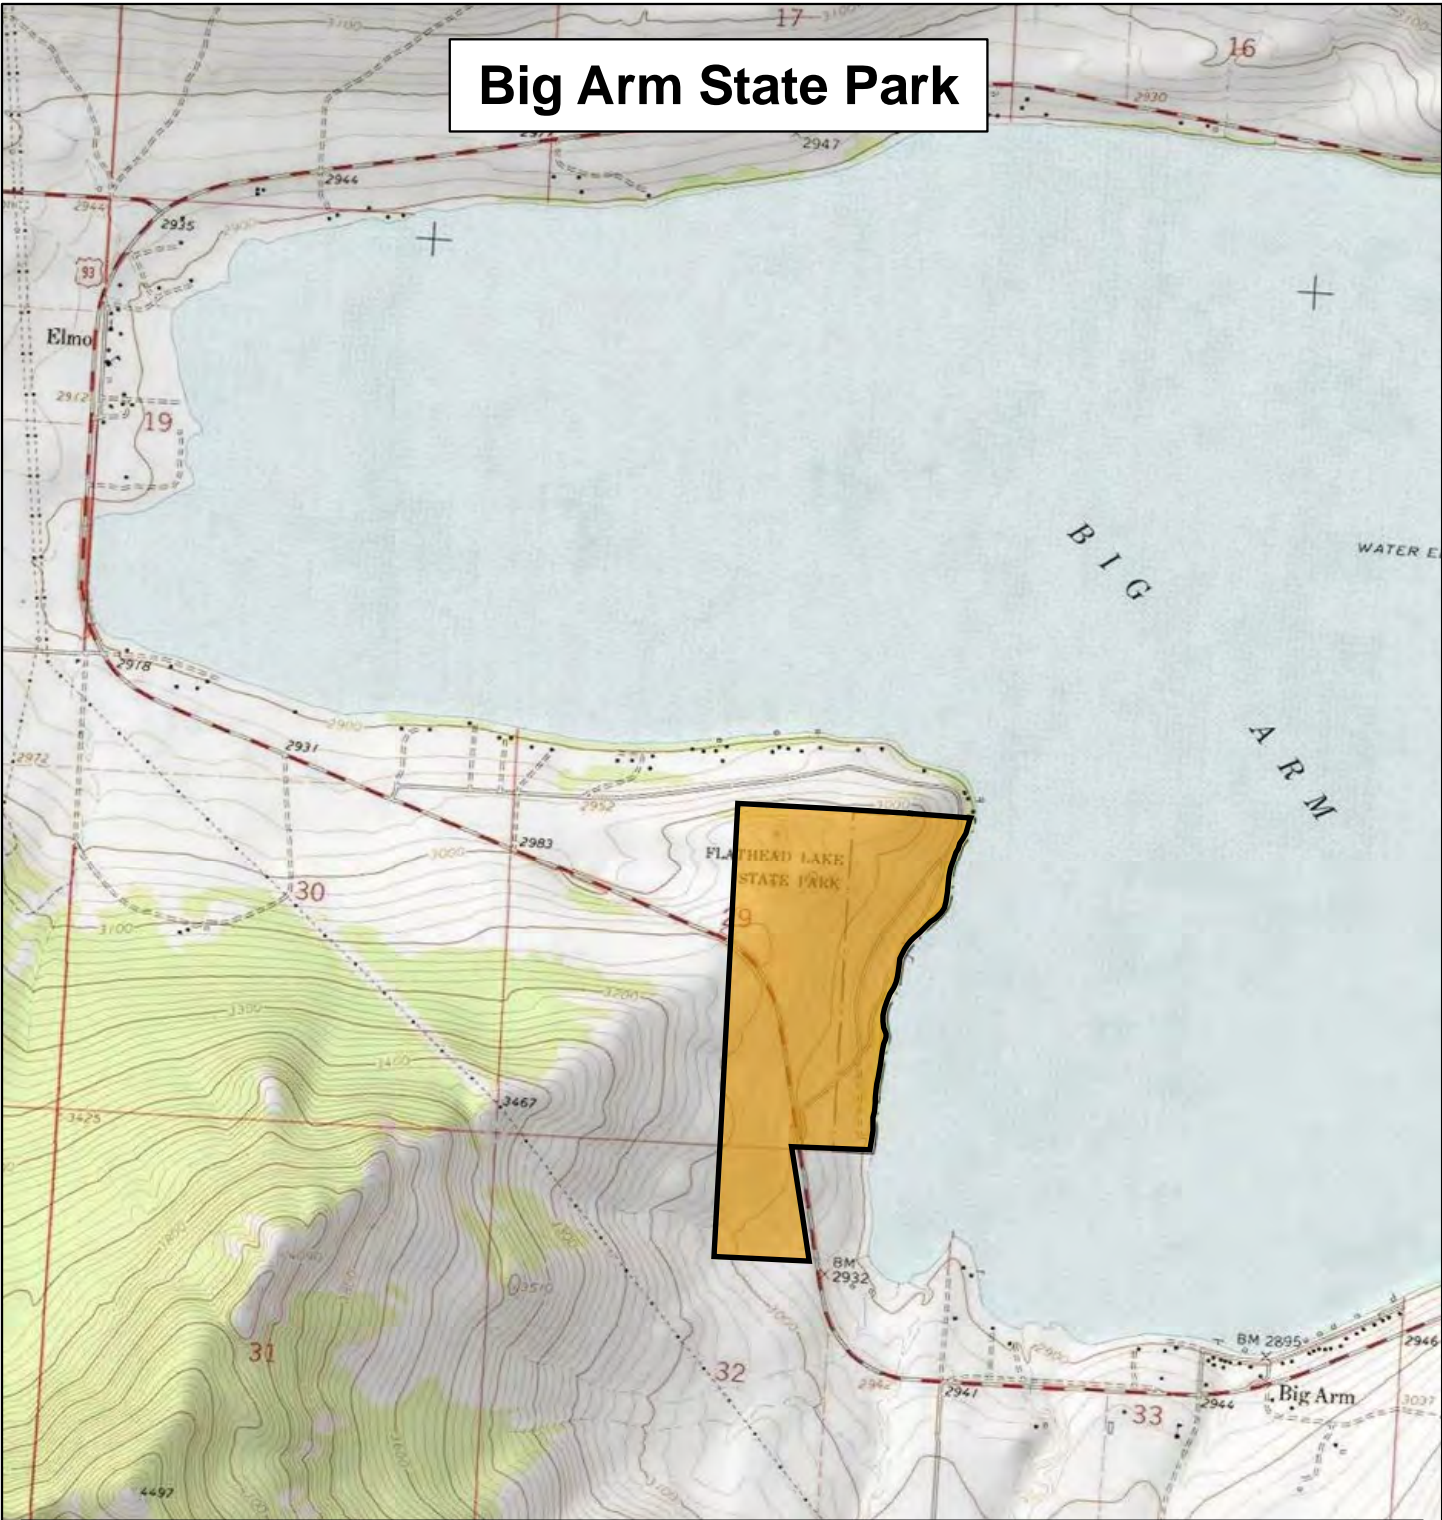

Big Arm State Park

- Fee Simple
0 Acres
- Agreement, Lease, or Easement
218 Acres
- Conservation Easement
0 Acres

Map produced by:

Strategic Planning & Data Services Section
Montana Fish, Wildlife & Parks
1420 East 6th Ave
Helena, MT 59620-0701

W:\PlanVisit\Maps\Parks\
1512prcl.pdf - ED - 1/26/2011

Lands data from Montana Fish, Wildlife & Parks.
Digital Raster Graphics from Environmental Systems
Research Institute (ESRI), Redlands, CA.

**Montana Fish,
Wildlife & Parks**