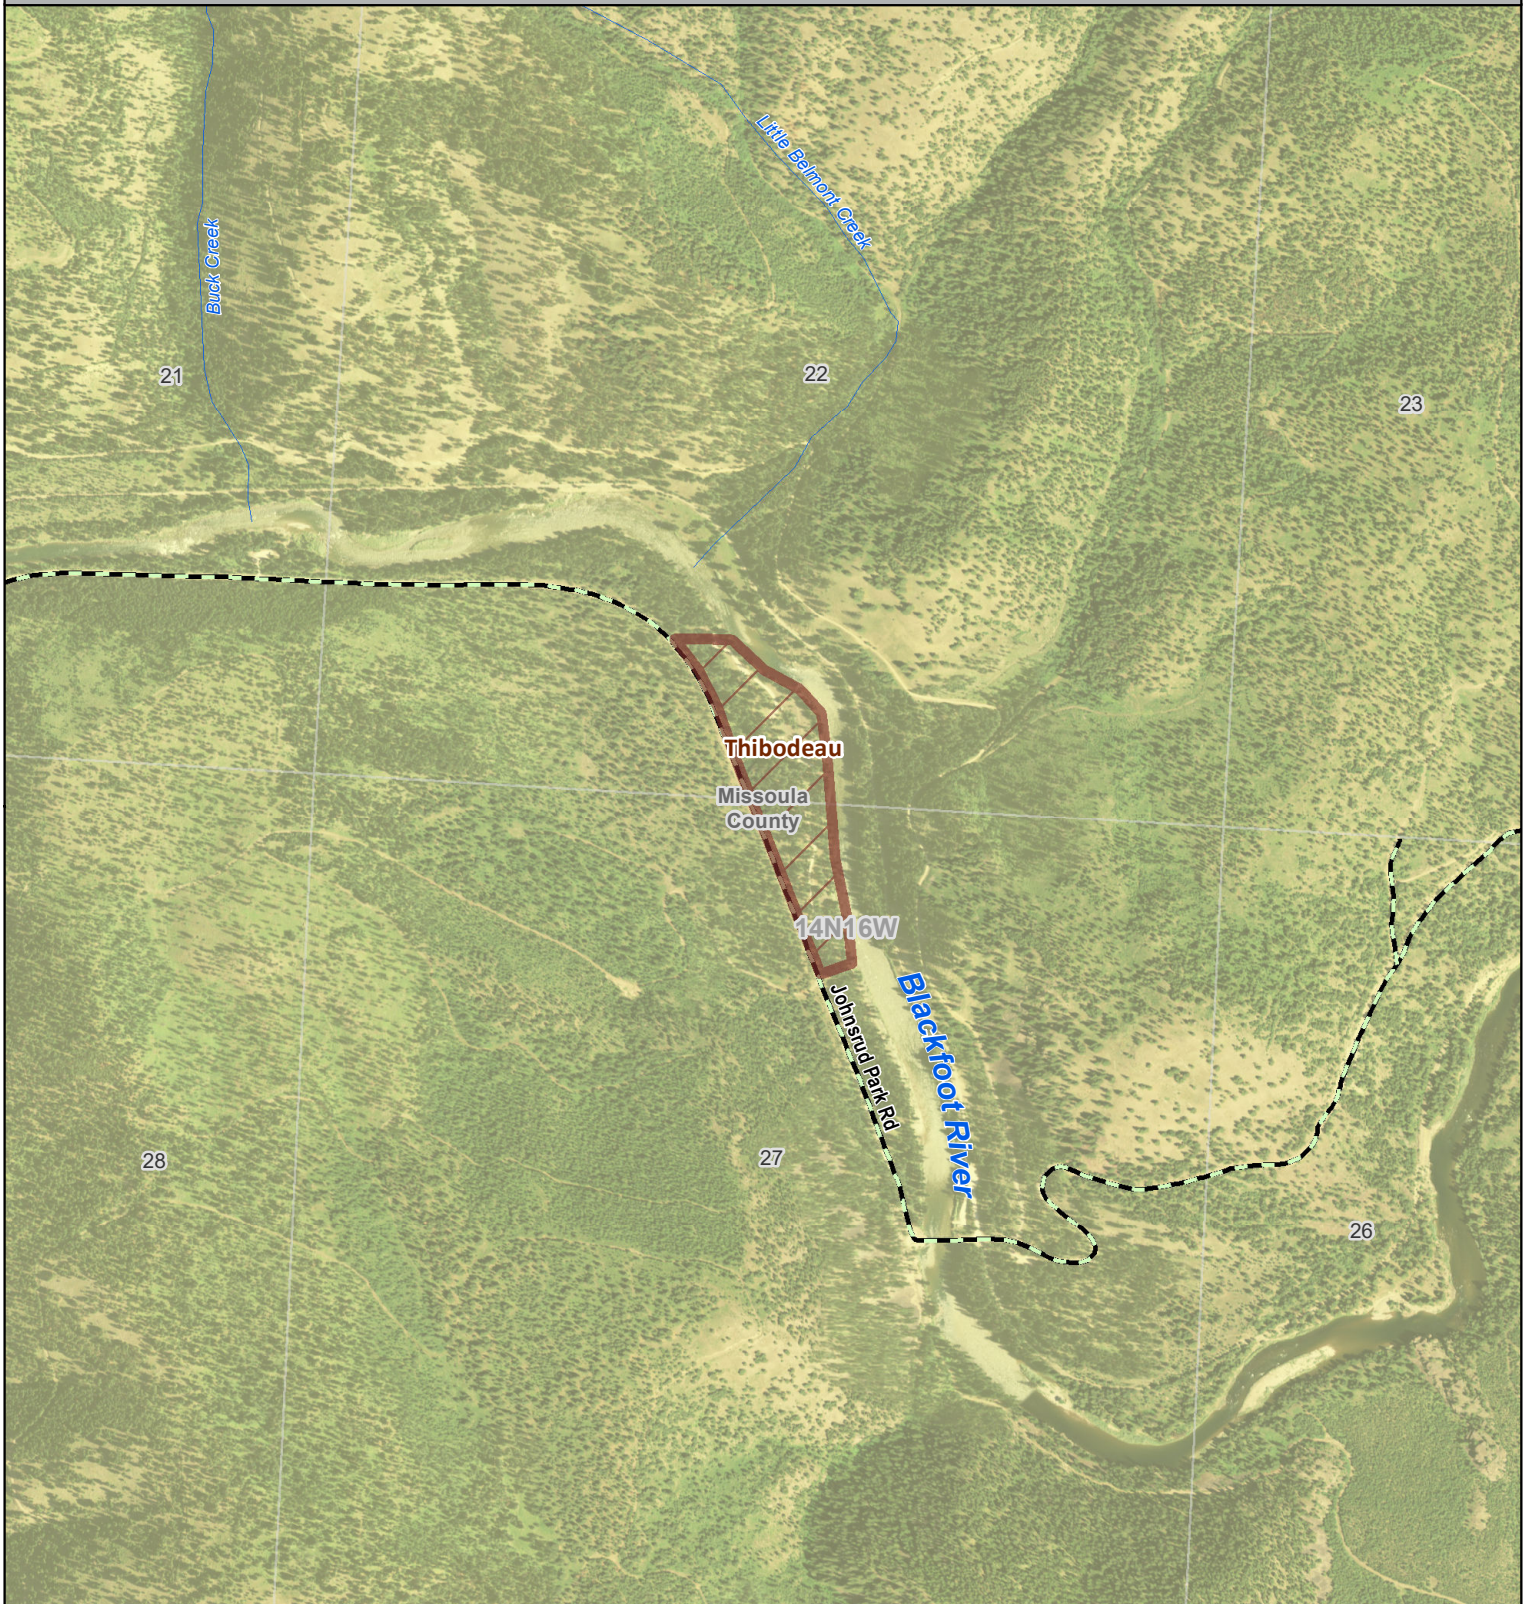

Fishing Access Site

-  Boundary
-  BLM

Area of Interest

39753904.pdf
Date: 12/18/2019

Disclaimer - This map is not intended to depict property ownership outside the Wildlife Management Area.
Contact the appropriate land management agency for information on public land ownership and travel guidelines.