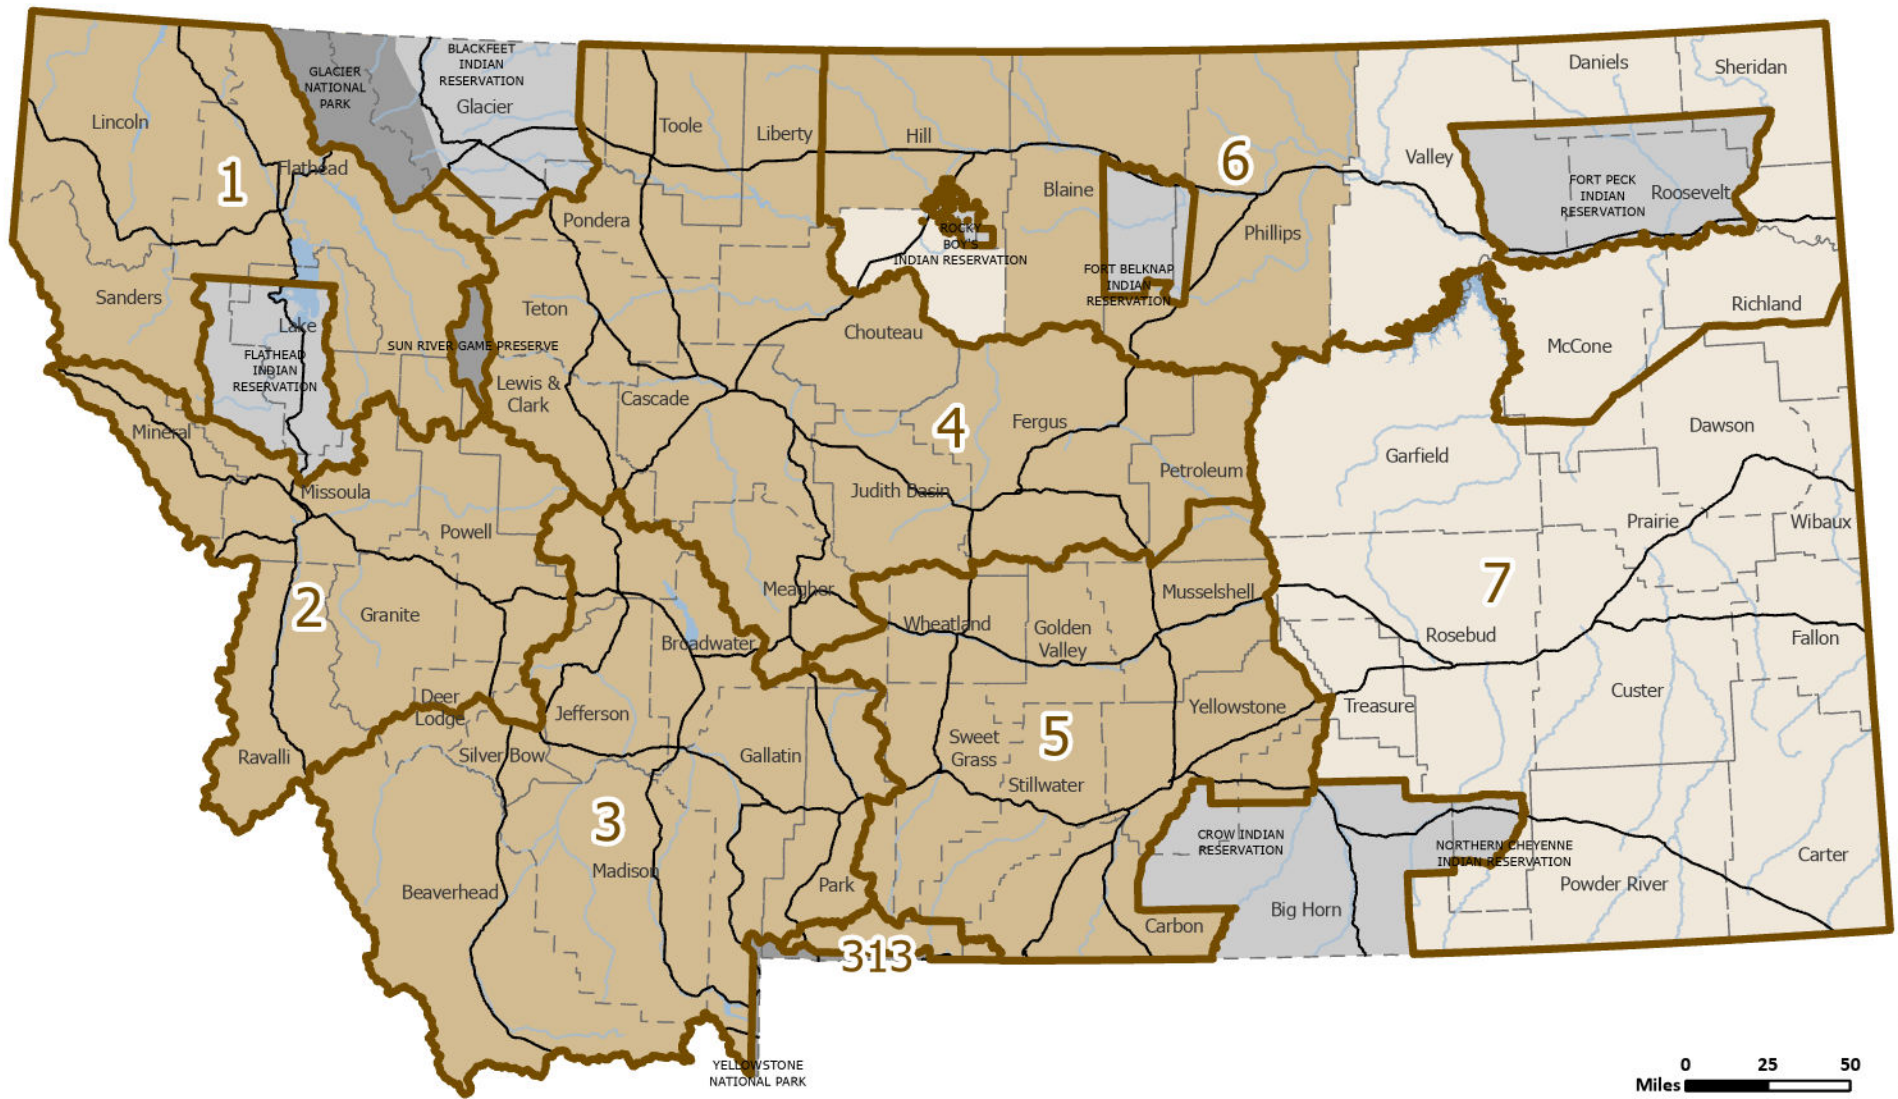

Wolf Trapping Season Status

MONTANA FWP

Status as of January 2, 2024

- Wolf Region/Management Unit
- Closed to Hunting
- Wolf Trapping Season: November 27, 2023 - February 15, 2024
- Wolf Trapping Season: January 1, 2024 - February 15, 2024
- Closed to Hunting for Game Animals

Wolf trapping and snaring in Montana Fish, Wildlife & Parks administrative regions 1, 2, 3, 4, and 5, and in Hill, Blaine, and Phillips counties will start Jan. 1 and run through Feb. 15, according to a federal court injunction issued November 21, 2023. In areas in eastern Montana outside FWP administrative regions 1, 2, 3, 4, and 5, and Hill, Blaine, and Phillips counties the order does not apply, and the wolf trapping and snaring season will start November 27 and run through March 15 as described in the 2023 wolf regulations.