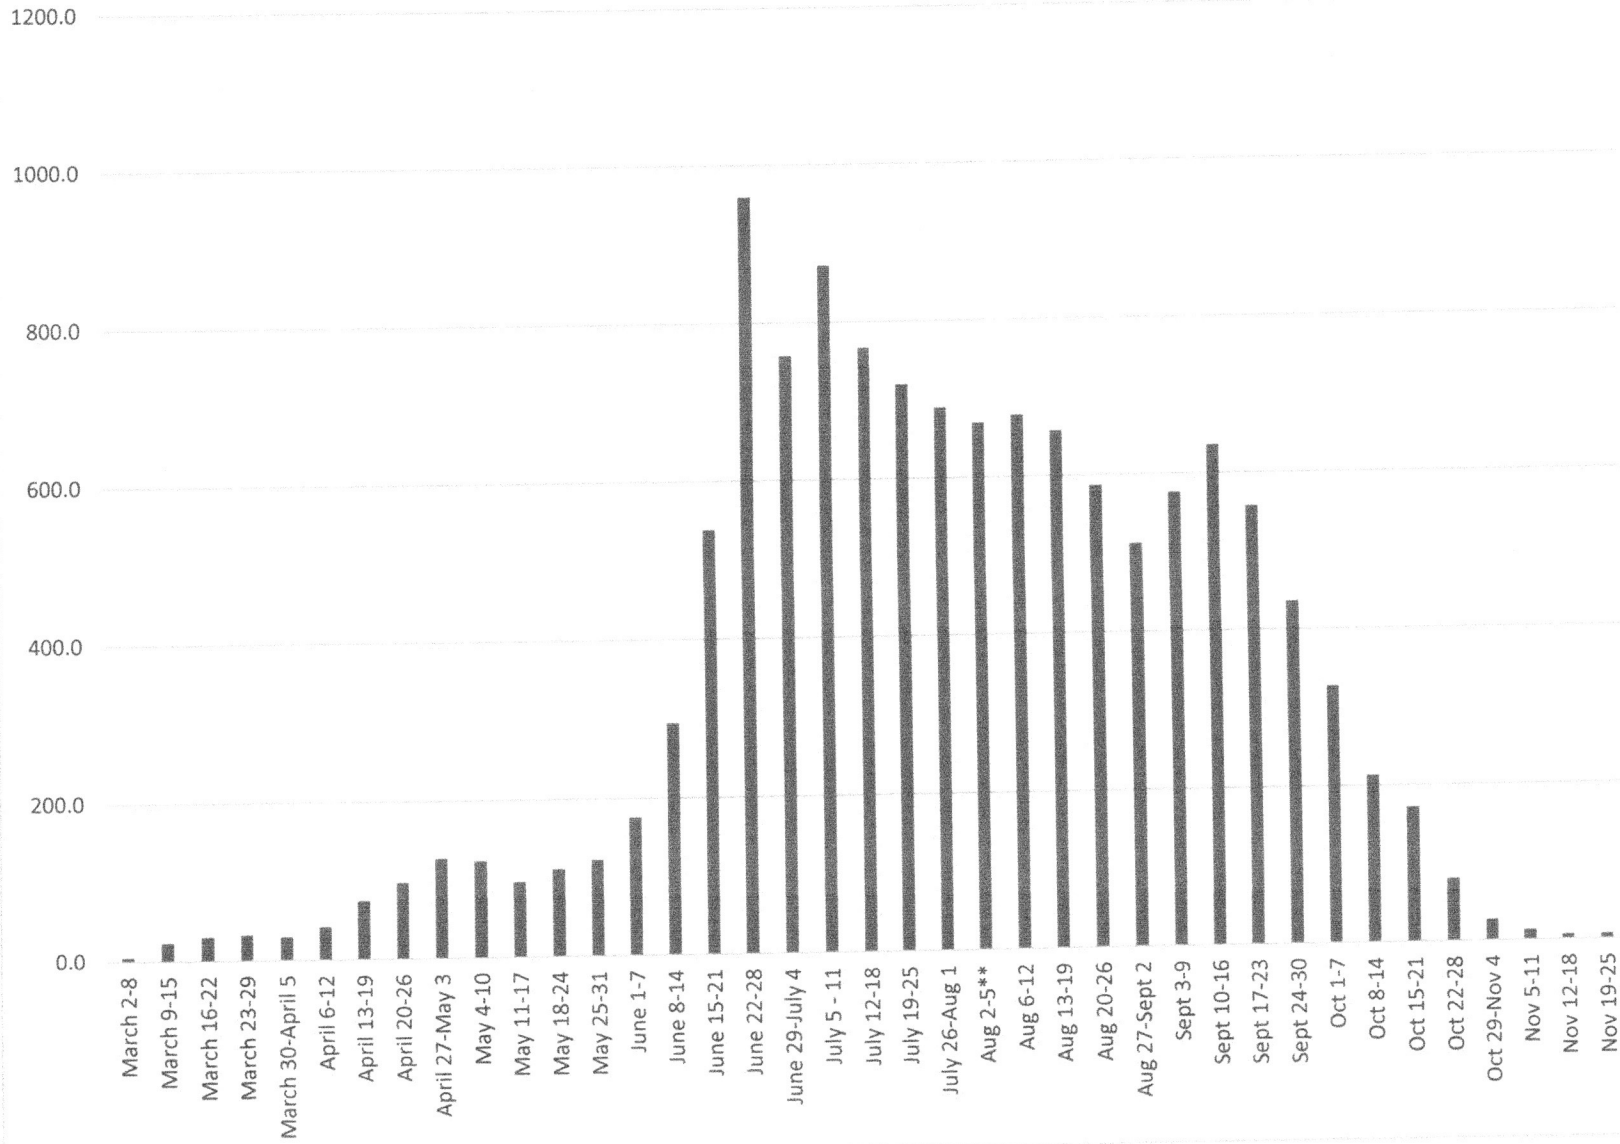

Avg. Upper River Trips (2017-2020)