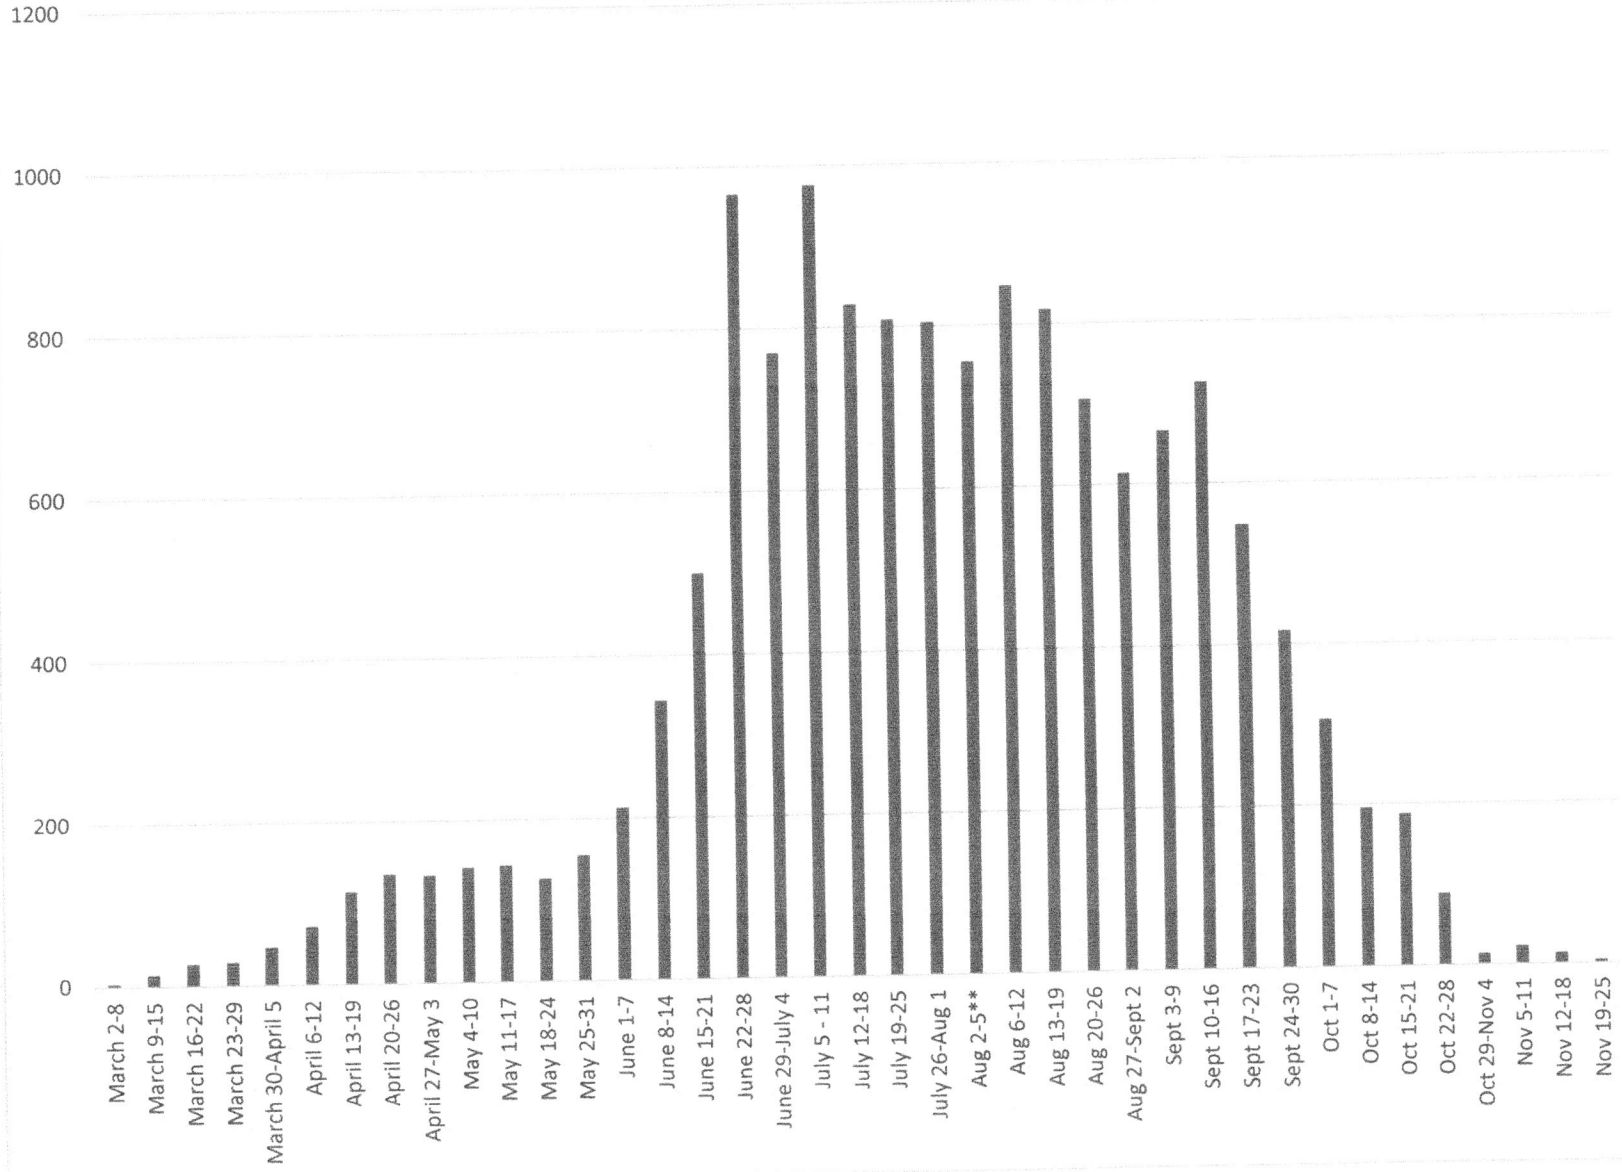

Avg. Entire River Trips (2017-2020)

Entire River Guided Trips 2019