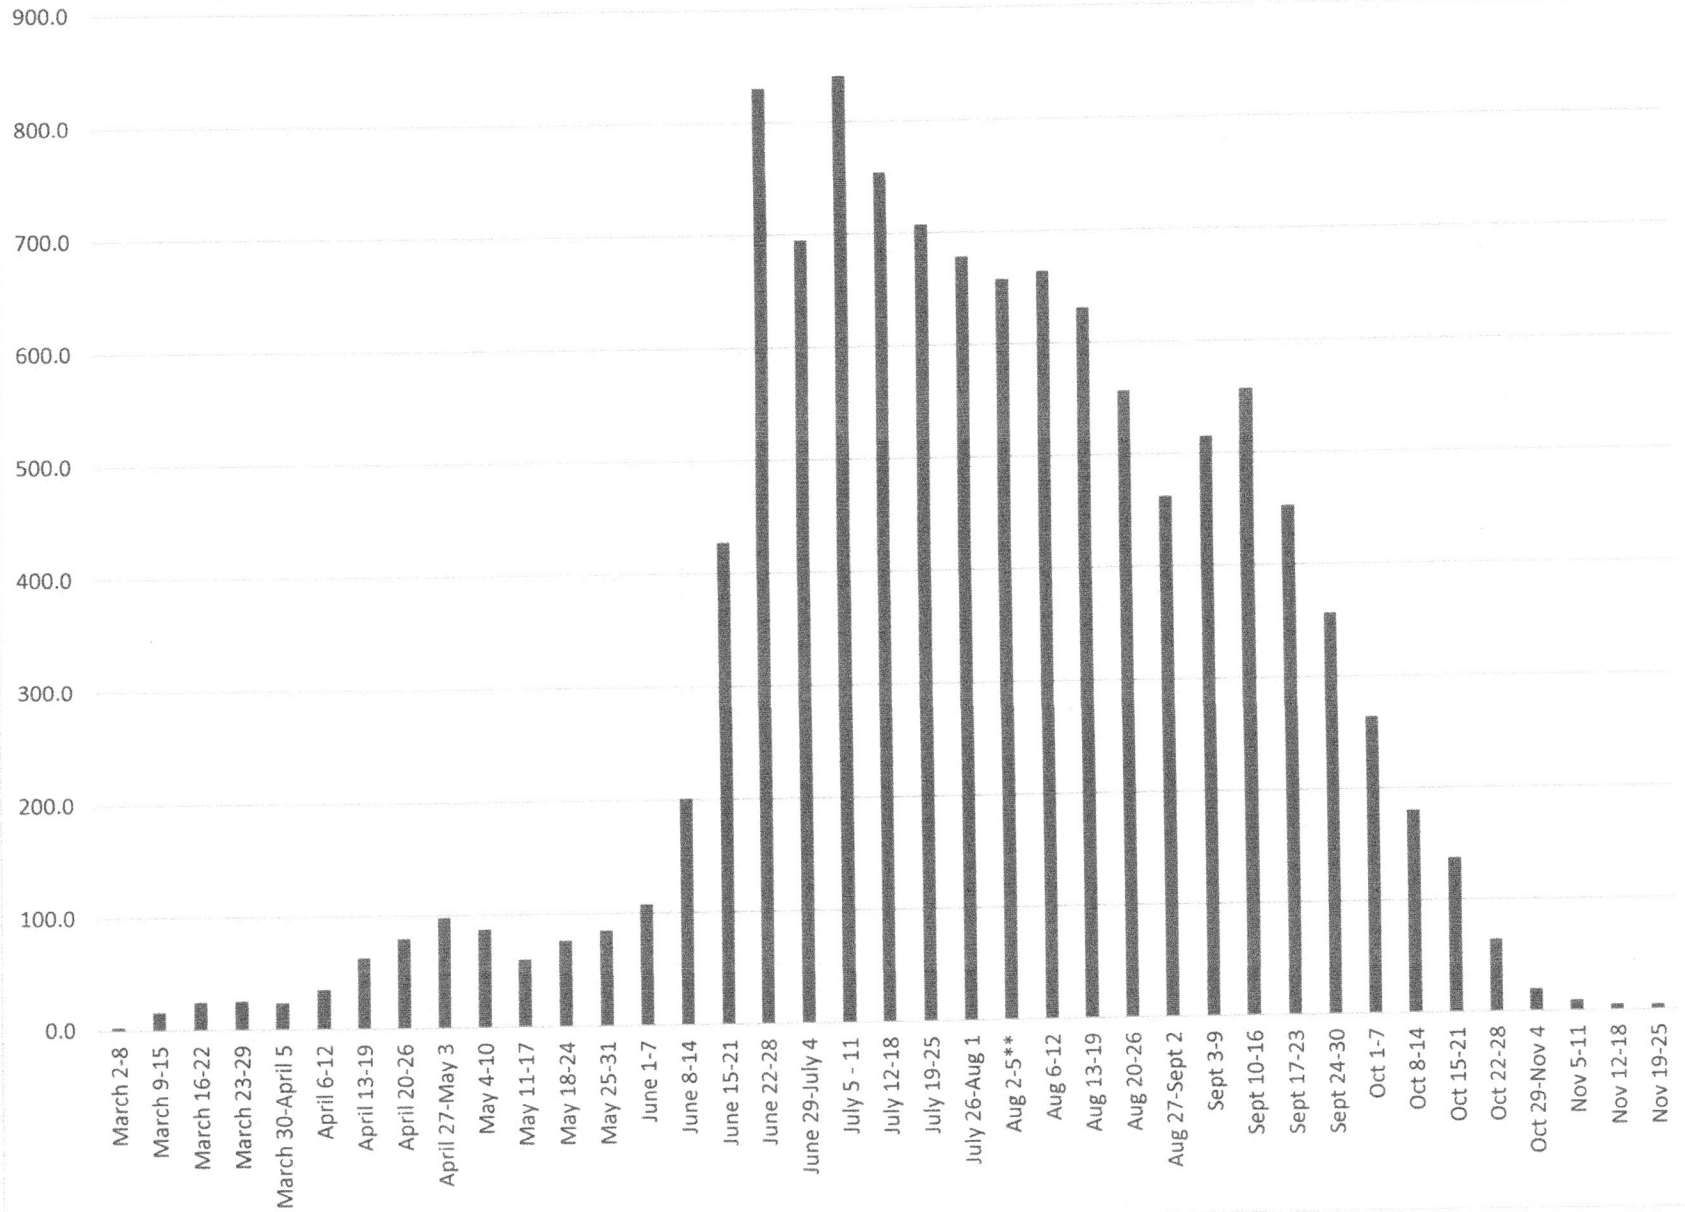

Upper River "Best of Trips": 14,378 (88.3% of total trips)  
 Lower River "Best of Trips": 1909 (11.7% of total trips)

**Best of Peak Season Trips (June 15-Sept 30):**

Entire River: 13,335  
 Upper River: 12218 (91.6% of all peak season trips)  
 Lower River: 1117 (8.4% of all peak season trips)

## 2021 Entire River Guided Trips (Preliminary)

### Entire River Guided Trips 2020

# Entire River Guided Trips 2019

Avg. Entire River Trips (2017-2020)

Avg. Upper River Trips (2017-2020)

Avg. Lower River Trips (2017-2020)