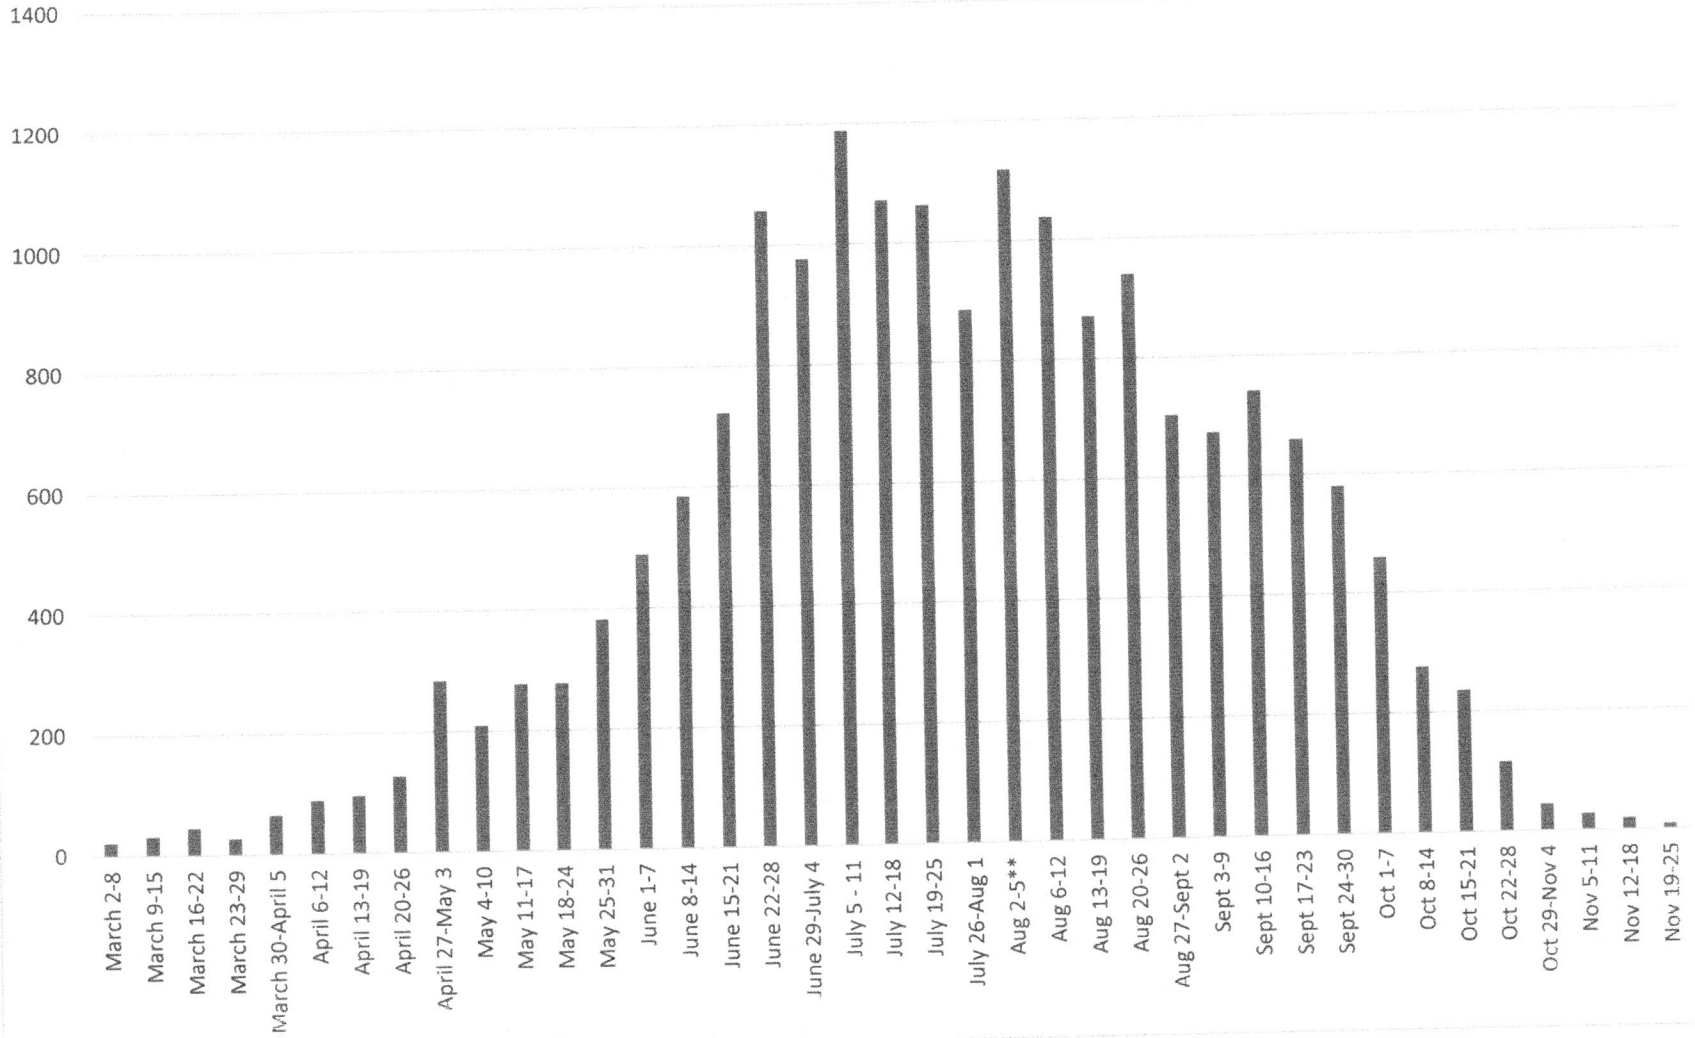

2021 Entire River Guided Trips (Preliminary)