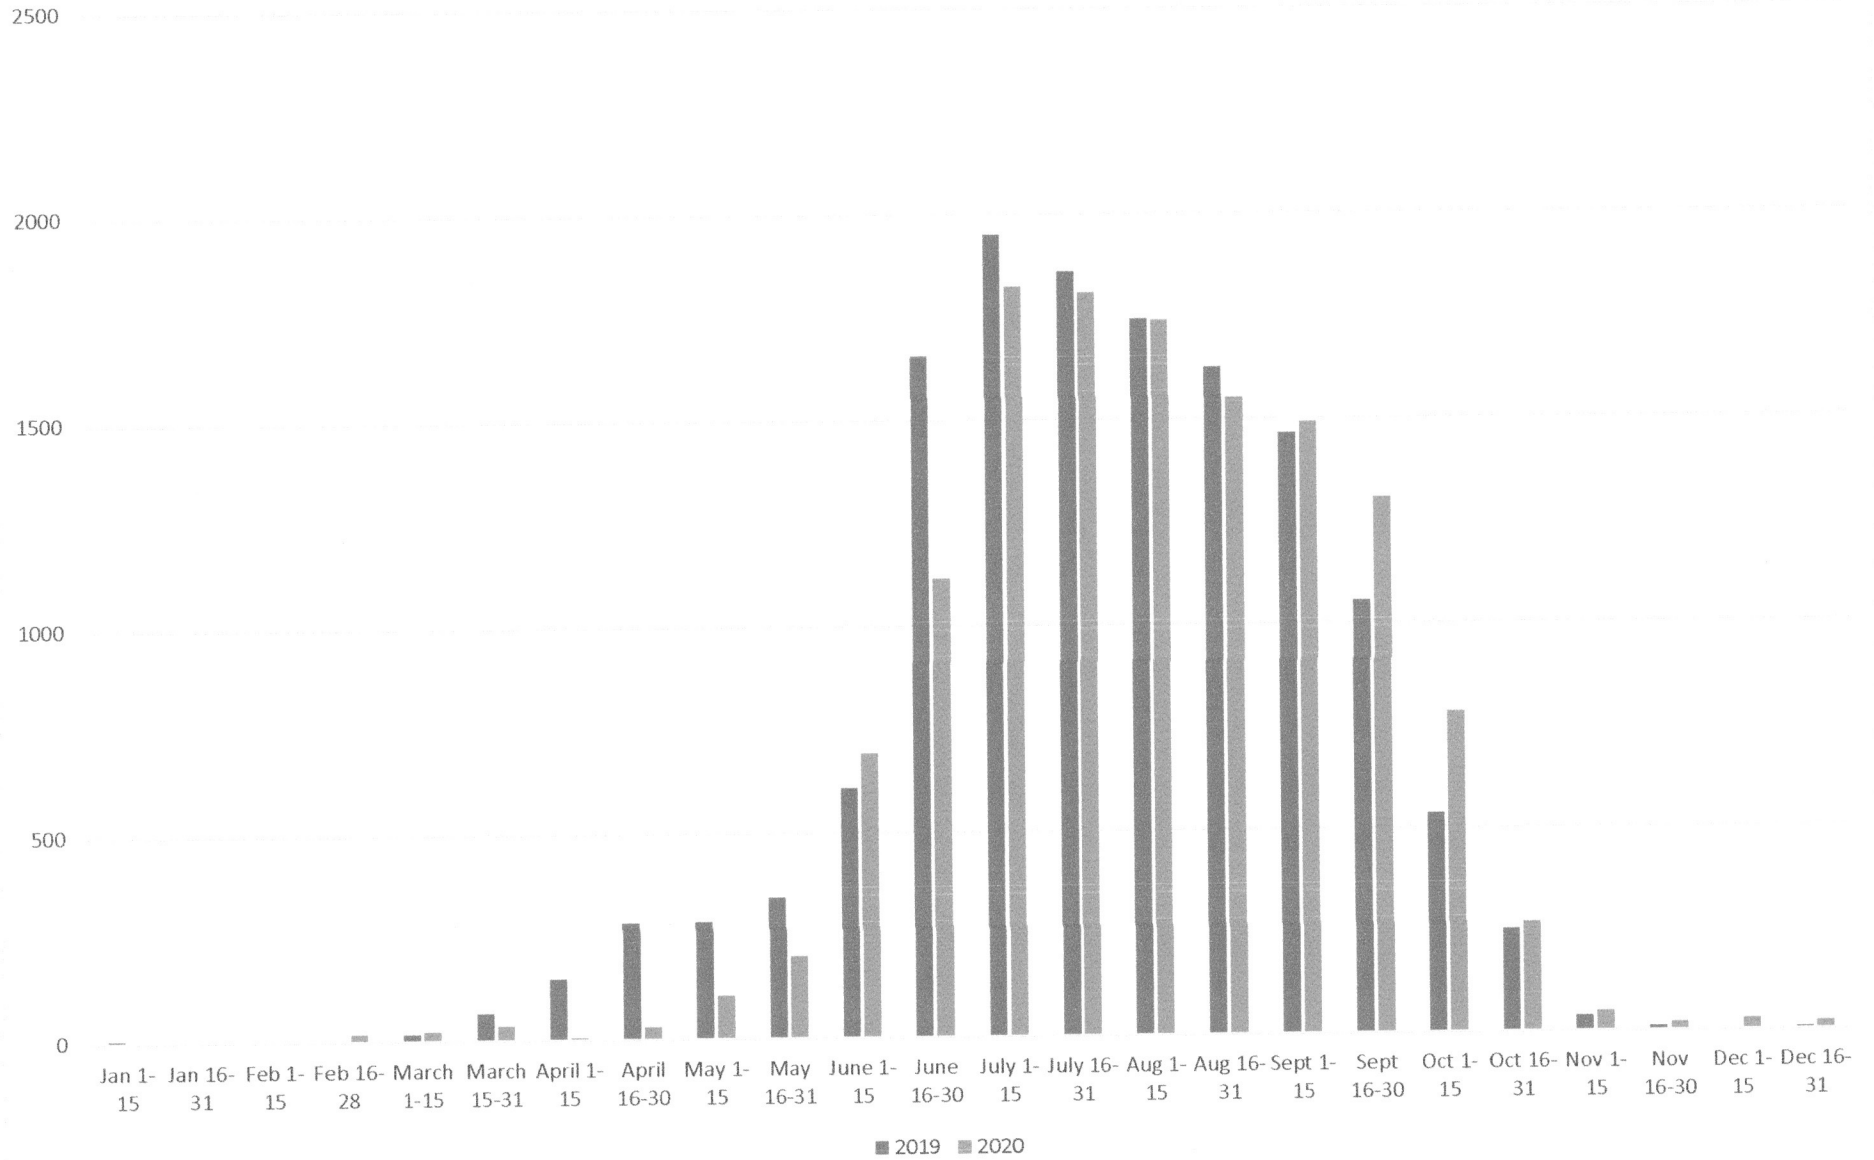

**2021 increase over "best of 19/20 cap"**

**#trips growth**

Peak	4%	485
All Off Peak	43%	1280
Entire Season	11%	1765

**Total Season Long "Best of Trips": 16,287 trips (Note this is 15.6% higher than the 2019 total trip actual use and 22.6% higher than the 2020 actual trip use)**

Upper River "Best of Trips": 14,378 (88.3% of total trips)  
 Lower River "Best of Trips": 1909 (11.7% of total trips)

**Best of Peak Season Trips (June 15-Sept 30):**

Entire River: 13,335  
 Upper River: 12218 (91.6% of all peak season trips)  
 Lower River: 1117 (8.4% of all peak season trips)

**Best of Off-Peak Trips (January 1-June 14 and Oct 1 - December 31):**

Entire River: 2952  
 Upper River: 2160  
 Lower River: 792

### Total Guided Fishing Trips in 2019 and 2020 (SRP data)