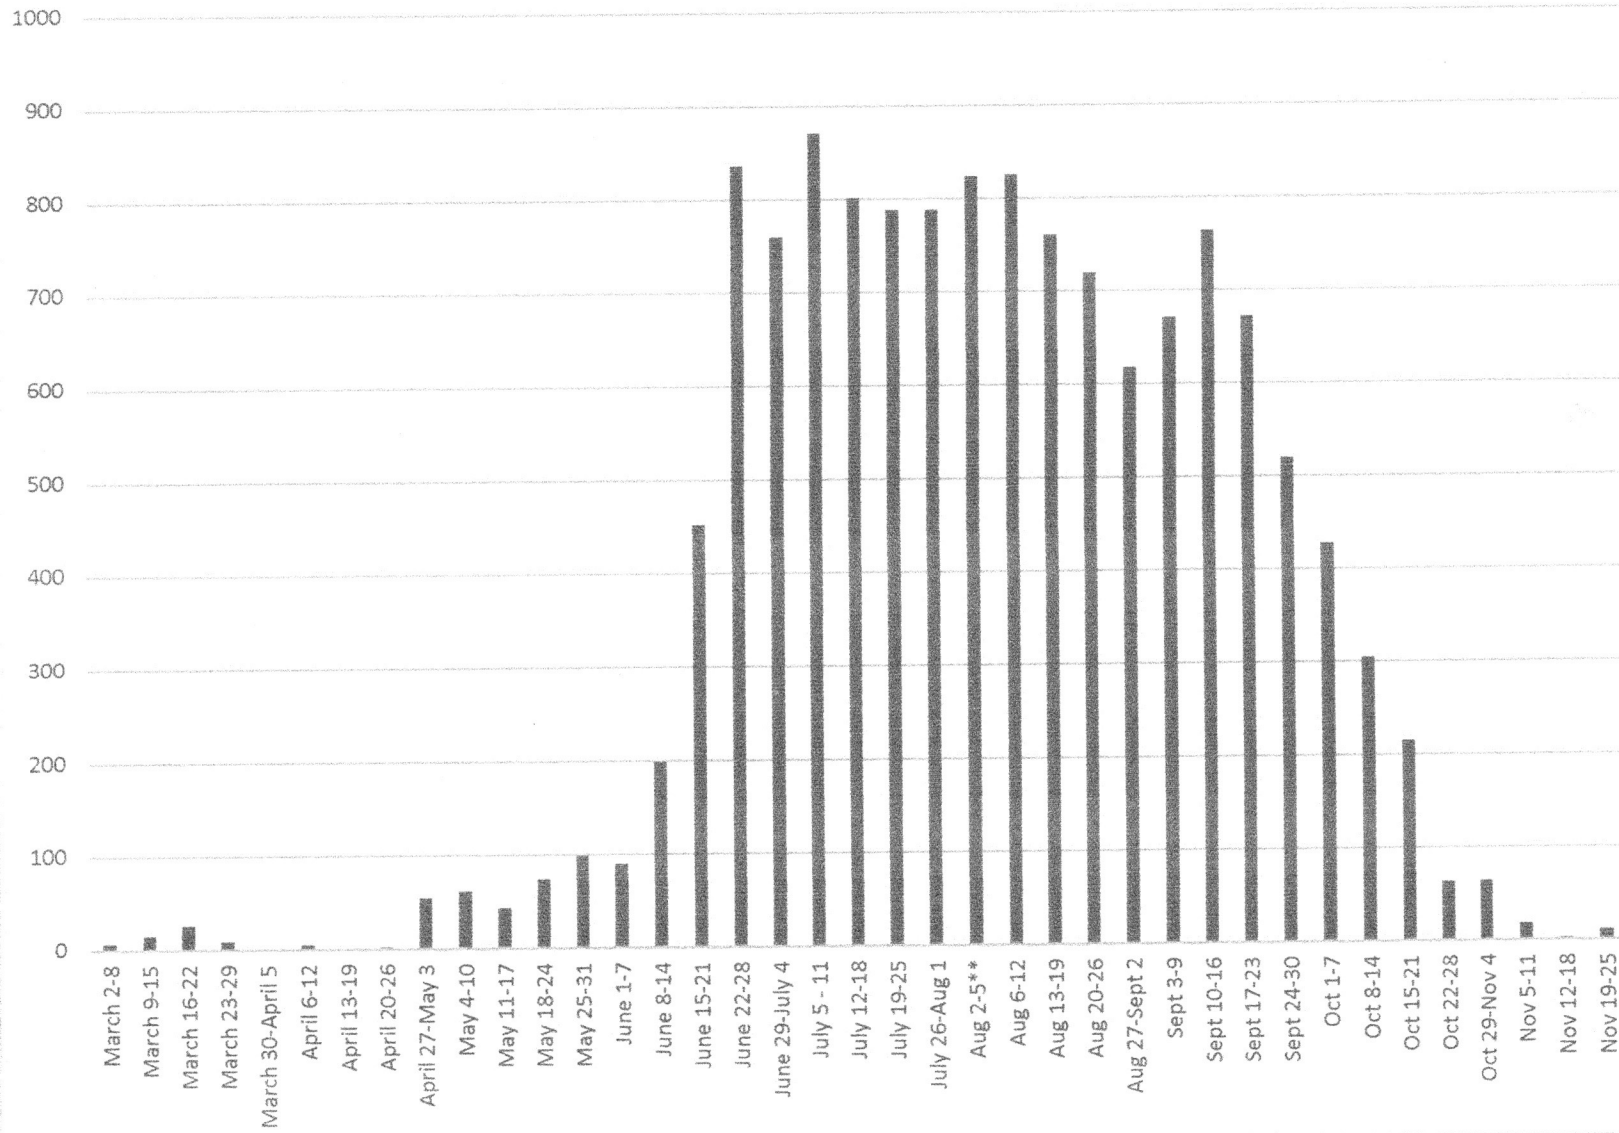

Entire River Guided Trips 2020