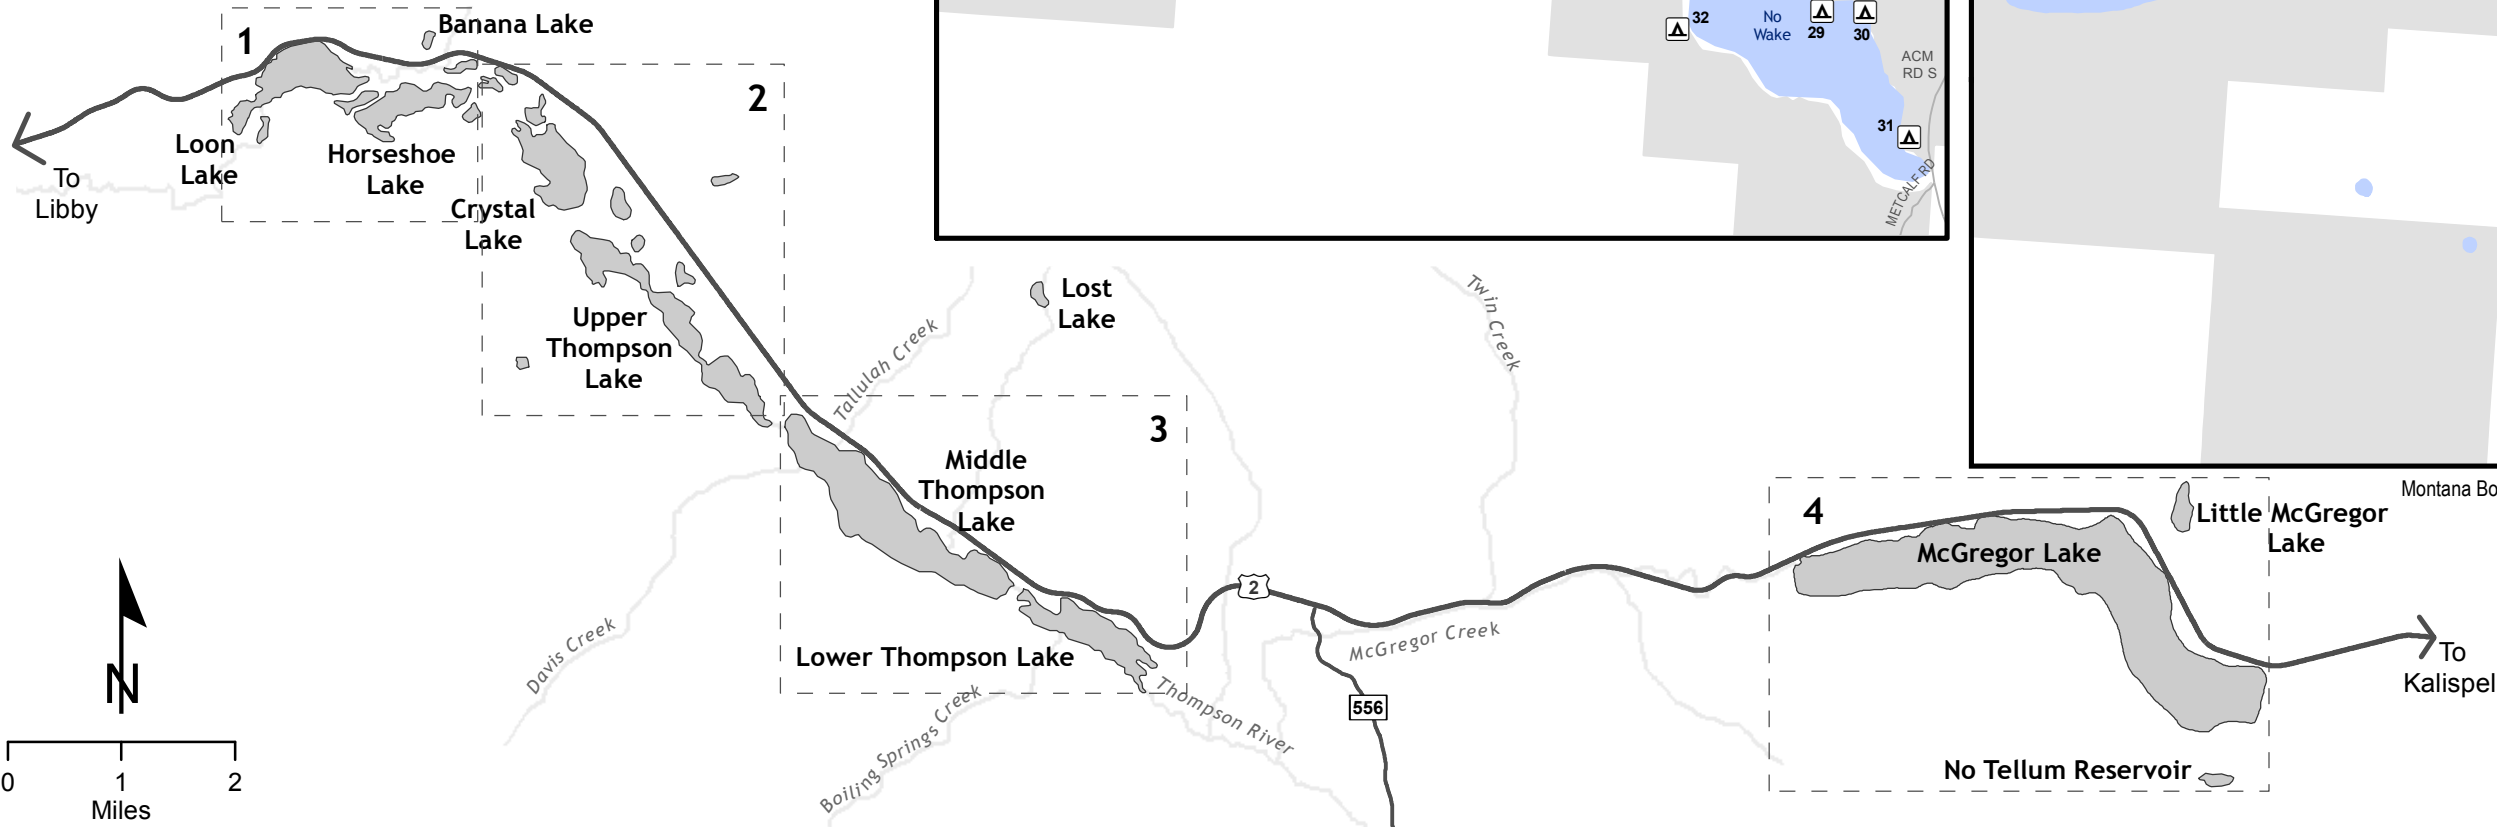

- Boat Ramp
- Designated Campground
- Day Use Only Area
- Self-Pay Station
- Latrine
- Roads
- Public Lands

Montana Boating Regulations are indicated within each lake polygon where appropriate. Several lakes have restrictions on a portion of the lake, as indicated.

Land ownership and road data from the Montana State Library, Helena, MT. Hydrography, boating regulations and facility information from Montana Fish, Wildlife and Parks.