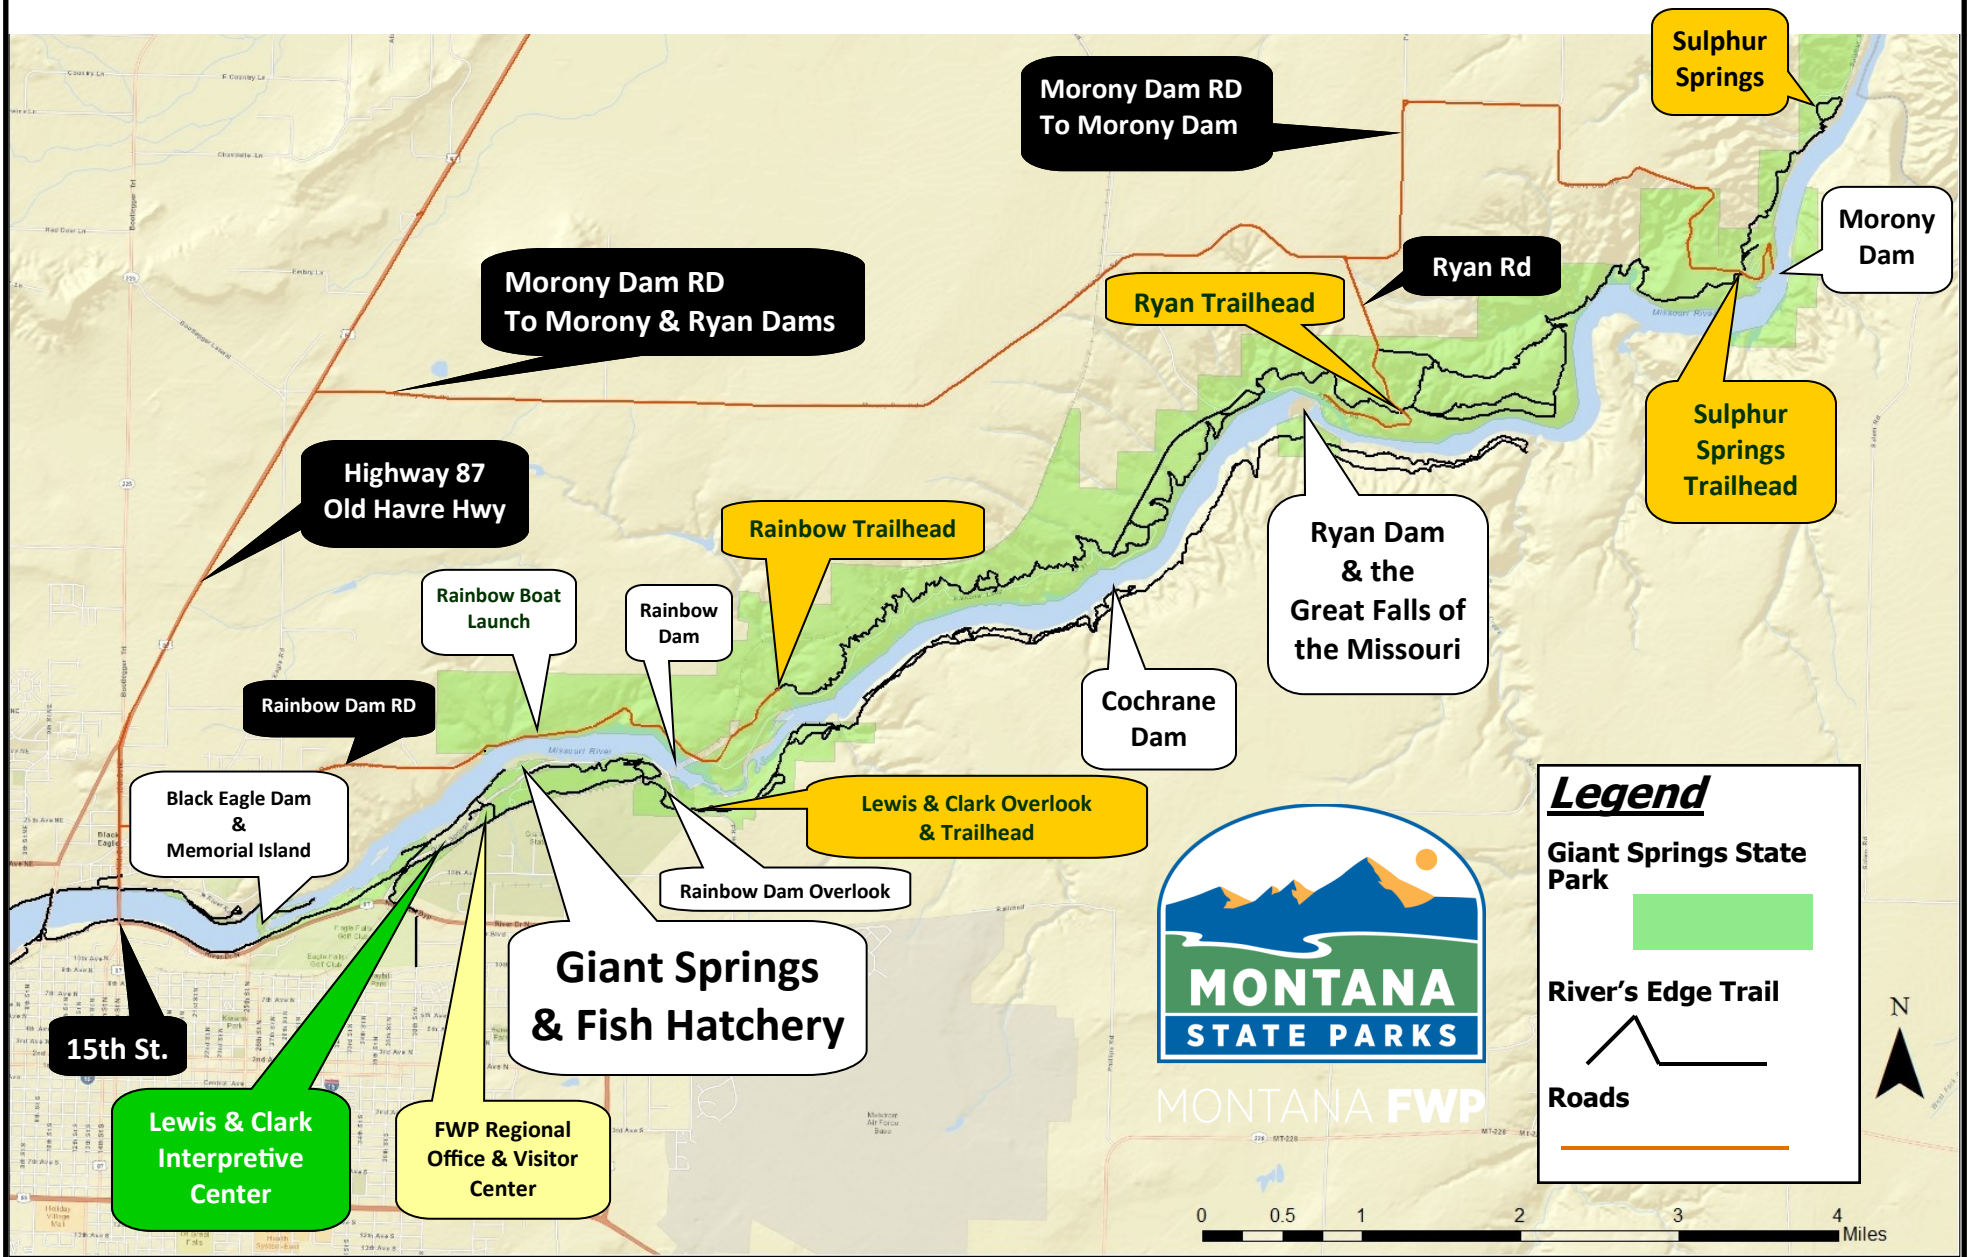

Giant Springs State Park

Important Phone #'s
Emergency, 911
Giant Springs State Park, Ranger Station (406)727-1212

stateparks.mt.gov

Explore More