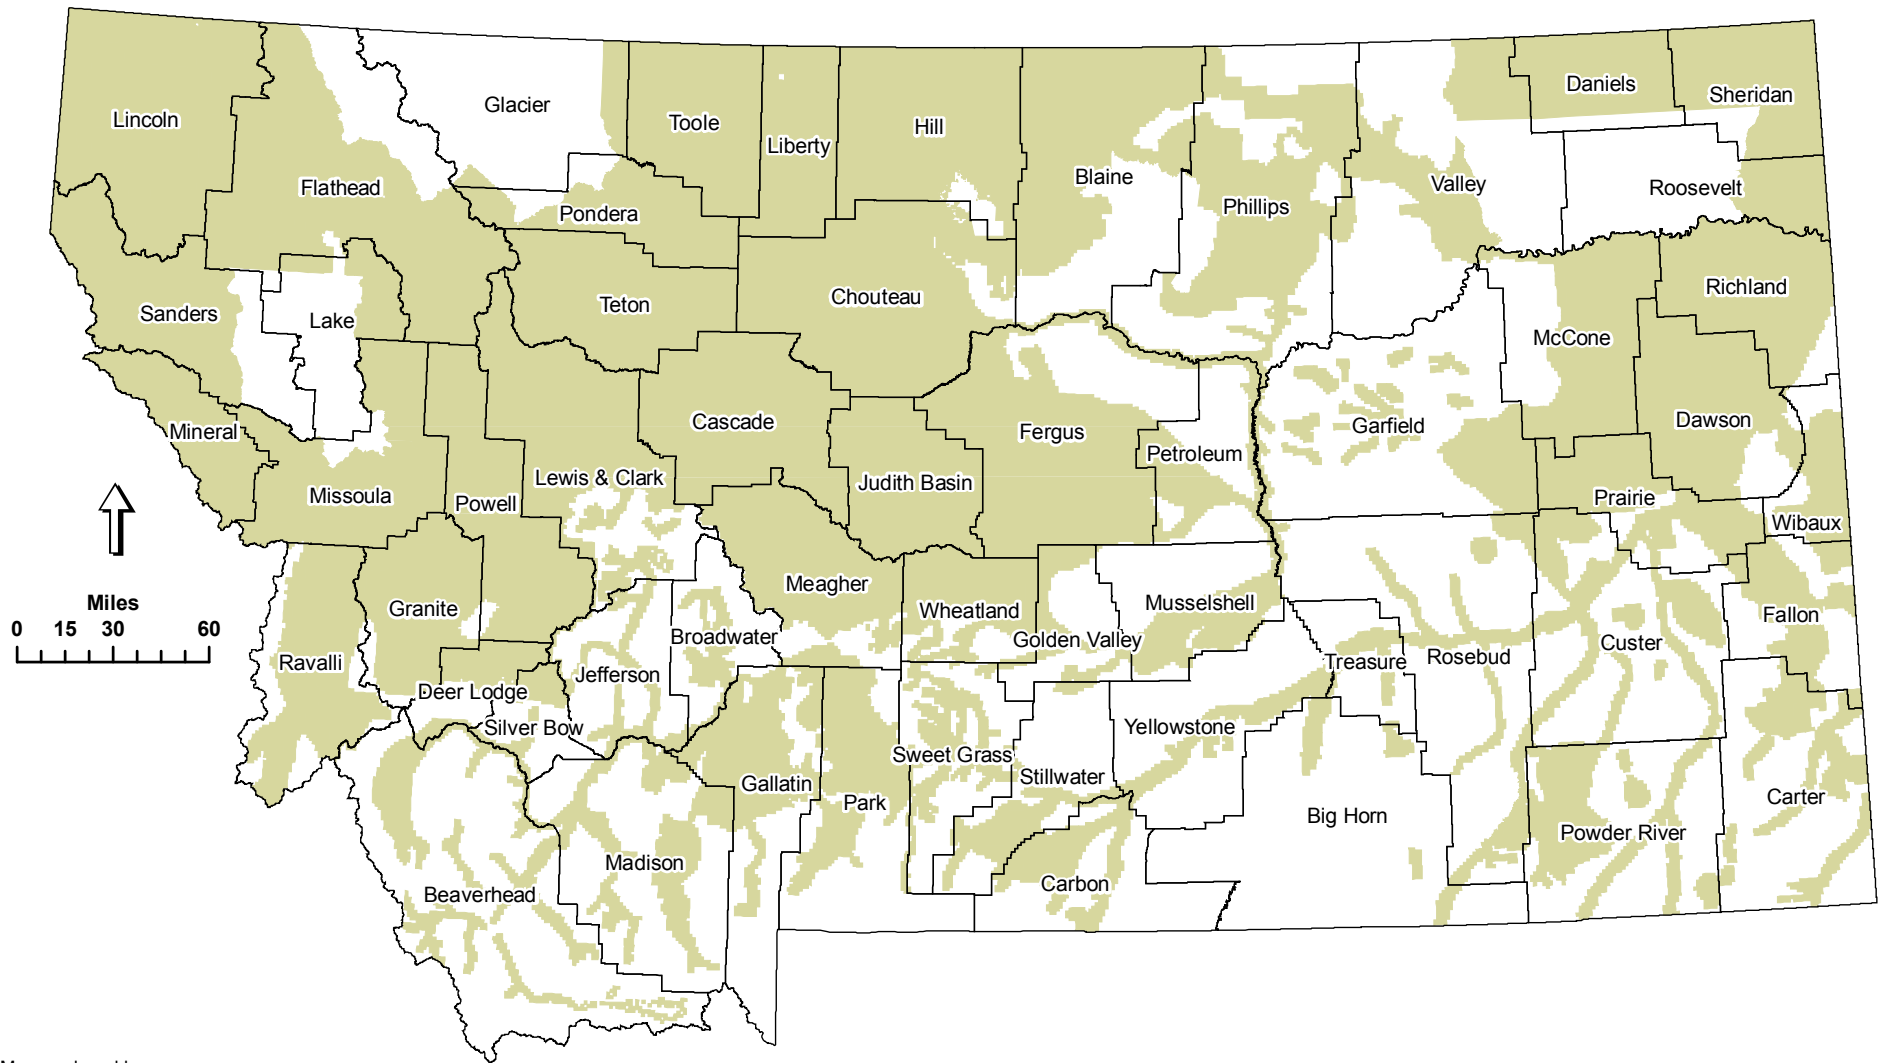

2018 Montana White-tailed Deer Distribution and Population Estimate

Map produced by:

Montana Fish, Wildlife & Parks
Data Services Section
Helena, MT

\\Projects\213_DGLM_Wildlife
PopulationAndDistributionMaps\2018\Wtd2018.mxd
SW - 7/12/2018

| Land Ownership | Distribution Acres |
|----------------|--------------------|
| Private | 35,878,090 |
| Public | 17,961,947 |
| Total | 53,840,037 |

 **White-tailed Deer Distribution**
(Population Estimate = 215,268)

Note: Distributions are not mapped within Indian Reservations or National Parks.