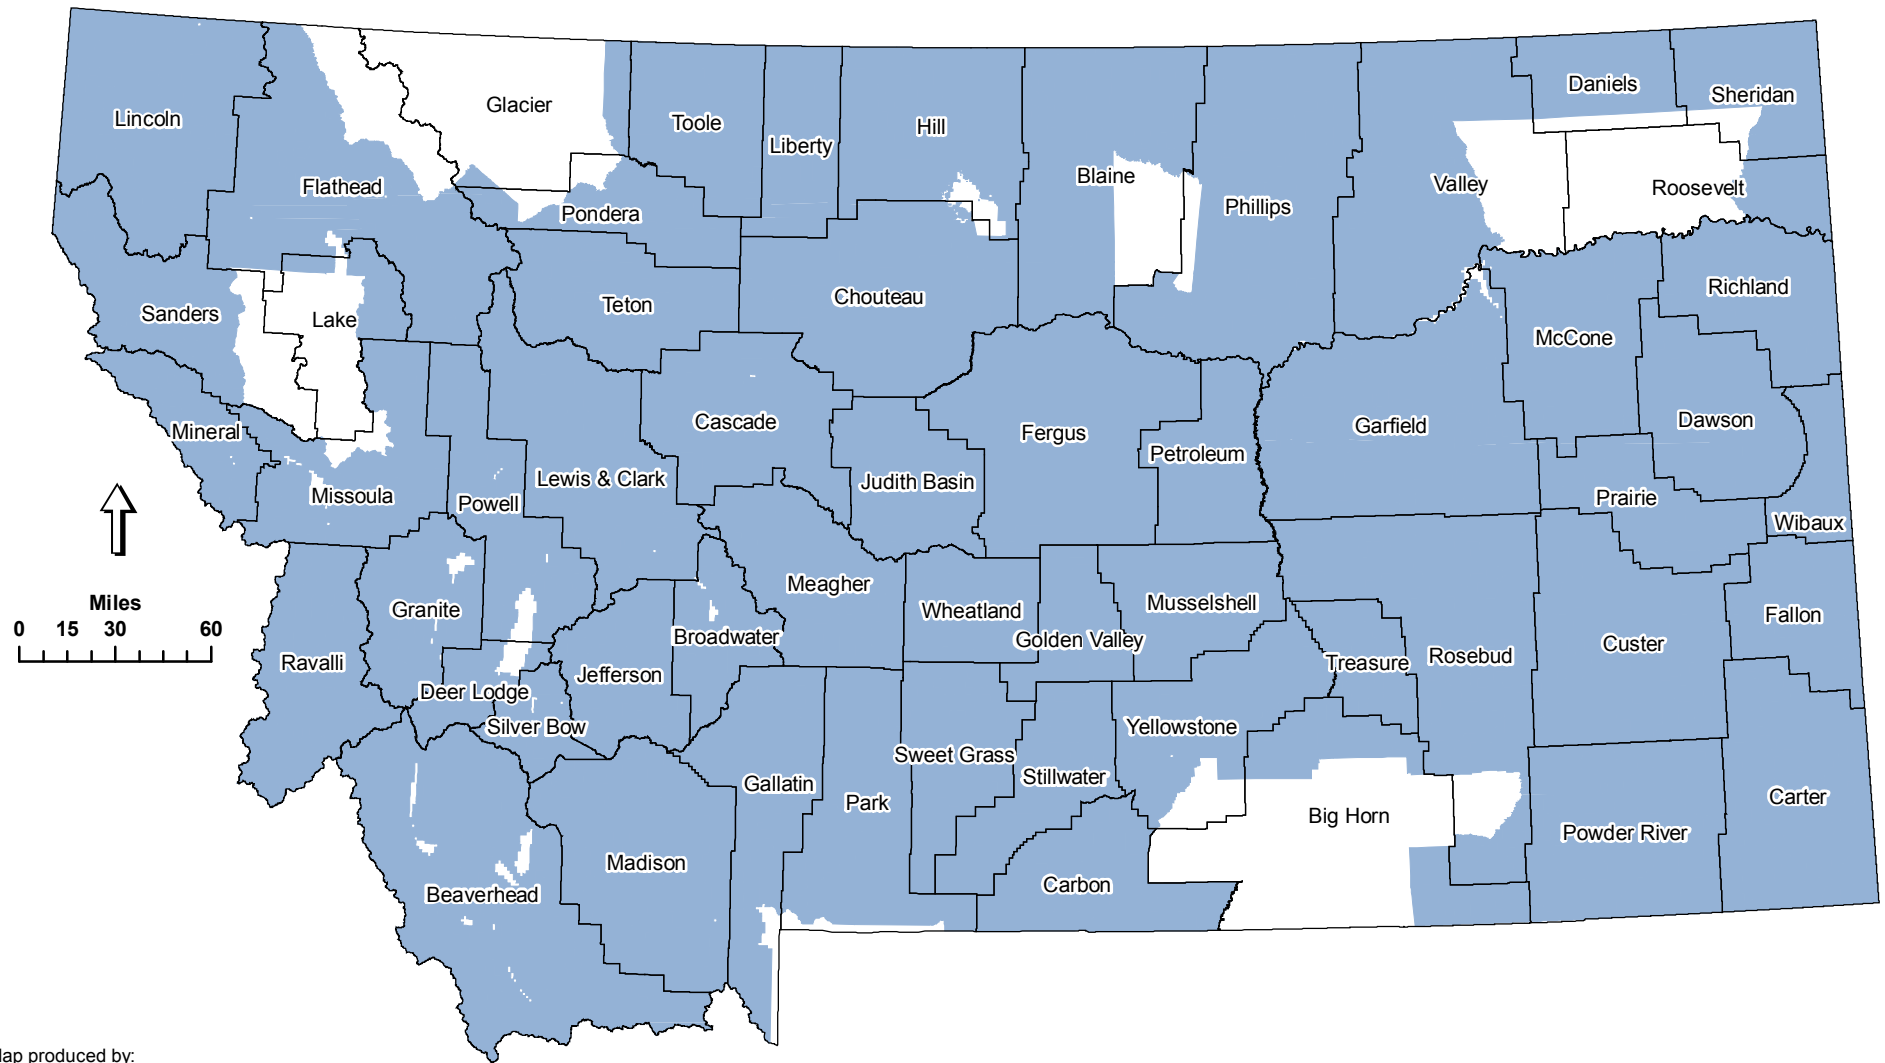

# 2017 Montana Mule Deer Distribution and Population Estimate

Map produced by:

Montana Fish, Wildlife & Parks  
Data Services Section  
Helena, MT

\\Projects\213\_DGLM\_Wildlife\  
PopulationAndDistributionMaps\2017\Md2017.mxd  
MAM - 9/22/2017

**Montana Fish,  
Wildlife & Parks**

Land Ownership	Distribution Acres
Private	52,237,342
Public	31,744,029
<b>Total</b>	<b>83,981,371</b>

**Mule Deer Distribution**  
**(Population Estimate = 386,075)**

Note: Distributions are not mapped within Indian Reservations or National Parks.